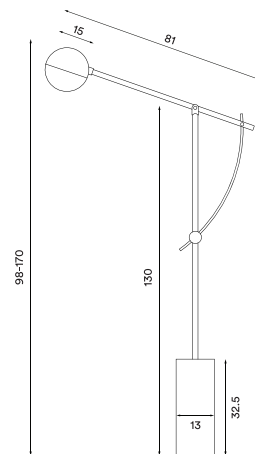

# Balancer floor

Balancer floor  
– Item no. 665

**Product type:** Floor lamp

**Design:** Yuue, 2017

**Base, body and shade material:** Steel

**Base, body and shade colour:** Black matt

**Light diffuser material:** Mouth blown glass

**Light diffuser colour:** Opal white matt

**Wire:** Black, 200 cm

**Dimmer switch:** Black

**Bulb:** E27, Max. 60 W (dimmable)

**Voltage:** 220V - 240V - 50Hz

**Net weight:** 16 kg

**Order quantity:** 1

**Spare parts available:** Light diffuser glass

## Dimensions and light direction: