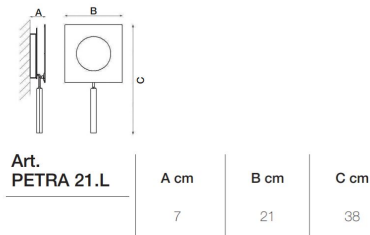

PETRA 21.L
PETRA 21.L-EB

Luminaires

Hersteller	ICONE
Article number	PETRA 21.L-EB
Product name	PETRA 21.L
Product group	wall-mounted luminaire
Mounting type	Surface mounted
Mounting place	Wall
Control gear	Electronic ballast

Model / Variant / Configuration

Number / Name ---

Description

Product without accessories

Dimensions

Length/Width/Height 210mm/210mm/70mm

Description

Luminaire of refined design.
Driver included.
ESB - Ecrú/Black