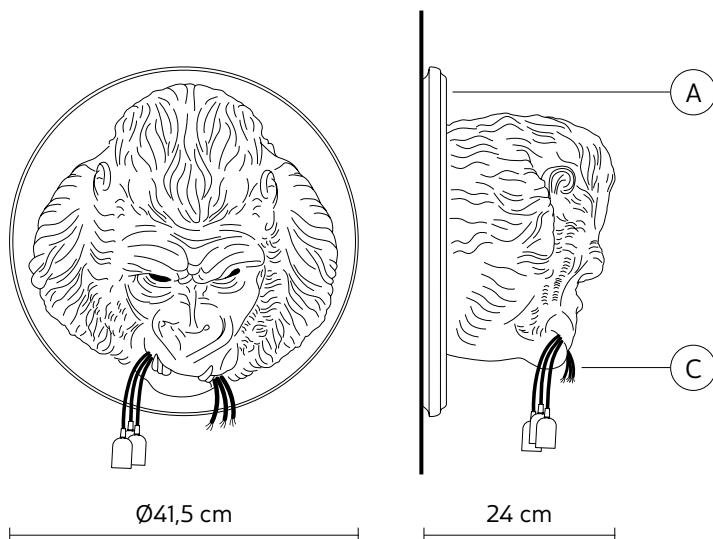

UGO RILLA wall lamp

Matteo Ugolini design

year 2018

DATA SHEET - **AP152 GR INT**

LAMP "A"

material
colour

ceramic
matt grey

ELECTRICAL CABLE "C"

colour

black fabric
cable

ELECTRICAL SYSTEM

socket
source
energy class

E27
3 x max 10W LED*
from A to A++

*we recommend to use
plastic lights bulbs

PACKAGING

n° cartons 1
net weight/kg 5,2
gross weight/kg 6,4
packaging/cm 51x51x32

LIGHT EMISSION

unidirectional

COMPLIANT WITH

IEC 60598-1:2014
EN 60598-1:2015

degree of protection
bulb

IP20
optional

700U
1xE27 - 10W LED, 900lumen
2700K, CRI>80 not dimmable
220/240V
class A+

COLLECTION