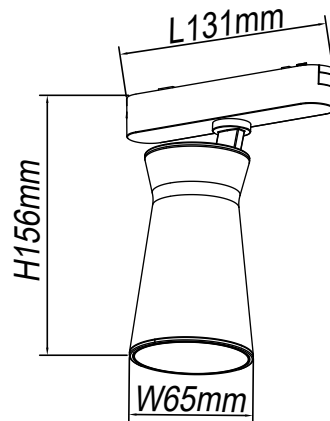

## 10027066

7,7W LED / 8,5W Total  
incl. LED Board: L9002976  
48Vdc constant voltage / 0,177A