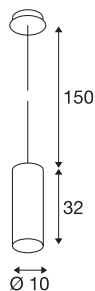

## ENOLA

pendant, A60, round, matt black, E27, max. 60W, incl. black canopy

The ENOLA pendant is made from aluminium and shaped like a cylinder facing downwards. Thanks to the variety of housing colours, the ENOLA pendant offers combined installation possibilities. This gives the customer options for individual and colourful arrangements. Equipped with an E27 socket for incandescent or energy-saving lamps, ENOLA pendant is powered directly from 230V mains.

## TECHNICAL DATA

Item no.	149388
Socket	E27
Number of sockets	1
IP Code	IP 20
Assembly	Surface
Assembly details	Ceiling
Primary nominal voltage	220-240V ~50/60Hz
Safety class	I
Wattage	60 W
Color	black
Light distribution	rotational symmetric
Light outlet	direct
Length	32 cm
Diameter	10 cm
Pendant length	150 cm
Net weight	1.136 kg
Gross weight	1.412 kg
BIG WHITE Page	305