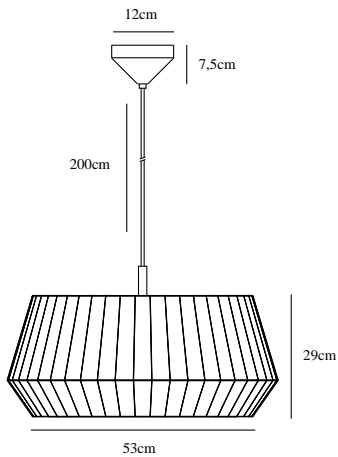

DICTE 53 | PENDANTS/SUSPENDED LIGHTING |

nordlux®

BEIGE

2112373009

Voltage (V): 230 Volt
IP degree if the fixture includes two types of IP degree: IP20
Maximum compatible bulb wattage (W): 60W
Class (Class I, Class II, Class III): Class 2 (Double isolated)
Lampholder type (eg, E27/E14, etc): E27

Primary material: Textile
Secondary material: Metal
Color of the cable: Black
Length of the cable (cm): 200
Is the cable replaceable: False

Color: Beige
Height (cm): 29
Width (cm): 53
Shade Diameter (cm): 53
Length (cm): 53
EAN: 5704924005541
TUN: 2148653
Item Number: 2112373009

Pcs Per Master Carton: 2
Sales Box Height (cm): 53.5
Sales Box Width (cm): 53.5
Sales Box Depth (cm): 23.5
Sales Box Volume m³ : 0.0673
Net weight of the luminaire (kg): 1.22

• Soft and natural design

The round shade of the Dicte series is made from soft, handtied fabric that adds a cosy and homey feel to every room. The pleated cotton shade ensures a soft and diffused light that is perfect for lighting up your dining table.