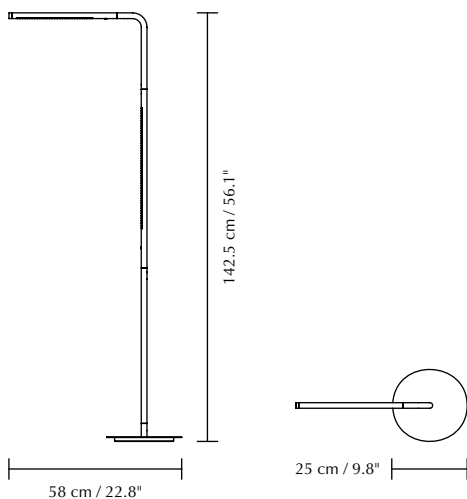

OMNI FLOOR LAMP

Designed by Søren Ravn Christensen

Colour variations

brass

Floor lamp

DIMENSIONS (H x L x W)

142.5 x 58 x 25 cm / 56.1 x 22.8 x 9.8"

MARKINGS, TESTS & CERTIFICATIONS

CE, UKCA (for indoor use), IP2X

MATERIAL

Steel, aluminium, PP & PMMA
Incl. 2.1 m / 6'9" black cord

WARRANTY

10-year warranty against manufacturer defects

WEIGHT

4.2 kg / 9.3 lb

WEIGHT INCL. PACKAGING

5.5 kg / 12.1 lb

LIGHT SOURCE

2 x 30W LED panels built-in. 2700 K - 820 lumen
(bottom panel) & 590 lumen (top panel). CRI: 92
30000 H. Dimmable (built-in)

PACKAGING DIMENSIONS (L x W x H)

30.7 x 67 x 8 cm / 12 x 26.4 x 3.1"