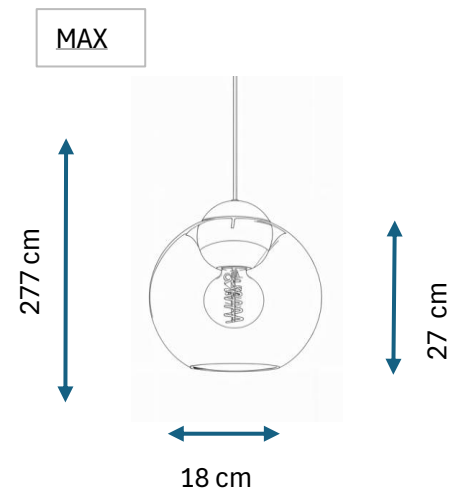

WARRANTY

Warranty (years)	2

ELECTRICAL DATA

Energy Consumption (kWh/1000h)	
Standby Power (kWh/1000h)	
Input voltage	230-240

CERTIFICATES

Certificates	CE
Energy Efficiency Class	
EPREL ID	
EPREL URL