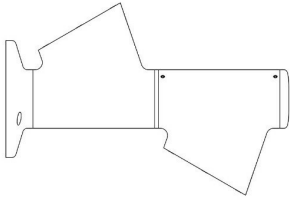

## 1440/2/AN Bruco da parete

design studio natural, 2019

Outdoor lamp, diffused light, componible. Composed of many elements with 1 or max 4 lamps bodies. Aluminium die casting. With pole to be fixed on the floor or with support to fix on the wall. LED light source integrated. Every body lamp (A) can be fixed on the pole (E) with only one direction light or with 4 90° positions. Awards:

iF Design Award 2019 Elements for the lamp composition: code 40059

BODY LAMP H 18 Ø 6,5 - 14 12W 2700K

code 40060 TOP Ø 6,5

code 40061 BASE Ø 13

code 40062 JOINT Ø 6,5

code 40063 POLE H 50 Ø 6,5 or code 40064 POLE H 80 Ø 6,5

#### Dimensions

Width:	-
Height:	21 cm
Length:	-
Depth:	32
Diameter:	13 cm

Hole Diameter:	-
Hole Depth:	-
Net weight:	2,5 Kg

Dimensions

Width: -  
Height: 21 cm  
Length: -  
Depth: 32  
Diameter: 13 cm

Hole Diameter: -  
Hole Depth: -  
Net weight: 2,5 Kg