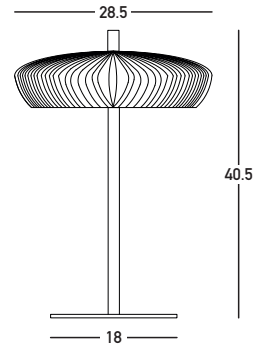

Product Data Sheet

Code 2594

Date: 24/10/2025
Zambelis Lights

Color: Grey

Sandy Black

Physical Specifications

| | |
|----------------|---------------------|
| Luminaire Type | Indoor Table Lights |
| Color | Grey-Sandy Black |
| Material | Metal - Clay |
| IP | 20 |
| Warranty | 3 Years |

Dimensions Reference

| | |
|--------------------|-----------------------------|
| Overall Dimensions | Ø: 28.5cm H: 40.5cm |
| Base | Ø: 18cm H: 0.5cm |
| Cable & Wires | 150cm Black Cable Available |
| Cutting Hole | None |
| Depth Required | None |

Packing Info

| | |
|--------------|---------------------------|
| Package Size | L: 34cm W: 34cm H: 20.5cm |
| Gross Weight | 3.25kg |

Product Description

Table Light 2xG9 LED MAX 9W
Grey - Sandy Black Clay - Metal