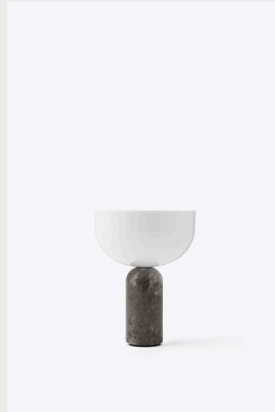

Item No: 21712
Variant: Gris Du Marais