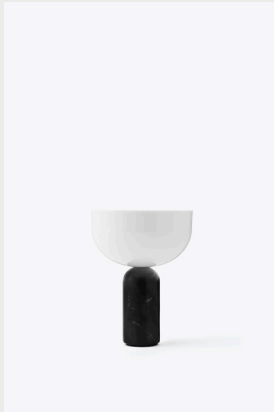

## Kizu Portable Table Lamp

Balancing bold forms, the Kizu Table Lamp intrigues the eye with its sculptural composition, and this portable version of the lamp is no exception. Materials and expression are as we know them, but this cordless, smaller size is easy to move around where light is needed. With marble as the bearing element, the lamp obtains natural stability and the polished stone feels comfortable to the touch.

**Weight**

11 kg / 2.4 lbs

**Weight Incl Packaging**

1.75 kg / 3.9 lbs

**Versions**

**Item No:** 21711  
**Variant:** Black Marble

**Item No:** 21712  
**Variant:** Gris Du Marais

**Item No:** 21710  
**Variant:** White Marble