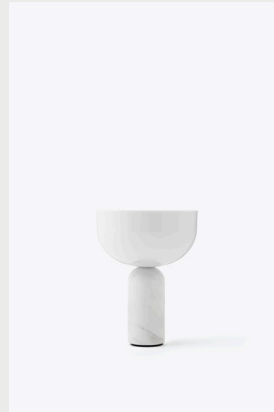

Item No: 21710
Variant: White Marble