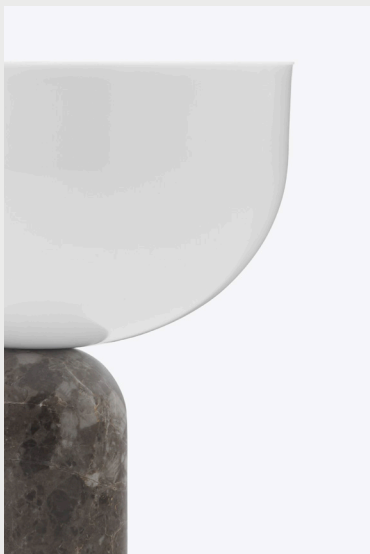

## Kizu Portable Table Lamp

Balancing bold forms, the Kizu Table Lamp intrigues the eye with its sculptural composition, and this portable version of the lamp is no exception. Materials and expression are as we know them, but this cordless, smaller size is easy to move around where light is needed. With marble as the bearing element, the lamp obtains natural stability and the polished stone feels comfortable to the touch.

<b>Product Type</b>	Portable Table Lamp, Lighting
<b>Designer</b>	Lars Tornøe, 2022
<b>About the Designer</b>	Norwegian design Lars Tornøe works across the areas of furniture and product design with a sculpted simplicity. His work is understated but bold. Having graduated from the Bergen Academy of Art and Design in 2006, Lars has been named Norwegian Designer of the Year and had his work exhibited from Stockholm to Seoul.
<b>Environment</b>	Indoor
<b>Country of Origin</b>	China
<b>Assembly Requirements</b>	Preassembled
<b>Material</b>	The Kizu Portable Table Lamp is crafted from carefully chosen marble variants and features injection-molded plastic components. Manufactured in high-precision facilities, it is of quality construction. An integrated LED in the portable version ensures optimal lighting and efficient battery usage.
<b>Light Source included</b>	Yes
<b>Cleaning &amp; Care</b>	Use a soft, dry cloth to remove the dust from the lamp. For deeper cleaning, dampen a cloth gently wipe the surface. If needed, use a mild detergent. Always test a small area first to ensure it does not damage the finish. After cleaning, use a dry cloth to wipe away moisture, since moisture can damage the material. Pay extra attention to the marble material while cleaning - Marble is a natural material, it is sensitive to liquids. If the liquid is not removed immediately, spilled liquids can leave a permanent stain.