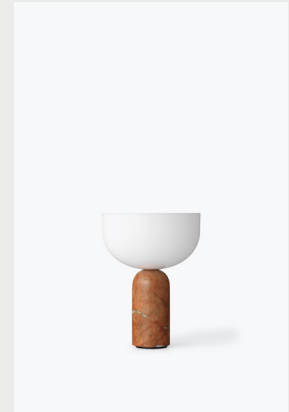

Item No: 21713
Variant: Breccia Pernice