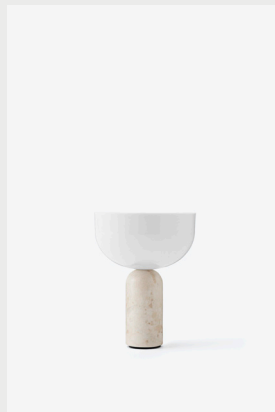

Item No: 21715
Variant: Kunis Breccia