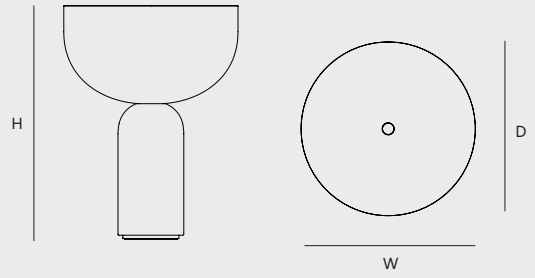

Dimensions

Height: 240 mm / 9.5"
Width: 180 mm / 7.1"
Depth: 180 mm / 7.1"
Cord Length: 2000 mm / 78.7"

Packaging Dimensions

Height: 300 mm / 11.8"
Width: 230 mm / 9.1"
Depth: 220 mm / 8.7"

Weight

11 kg / 2.4 lbs

Weight Incl Packaging

1.75 kg / 3.9 lbs