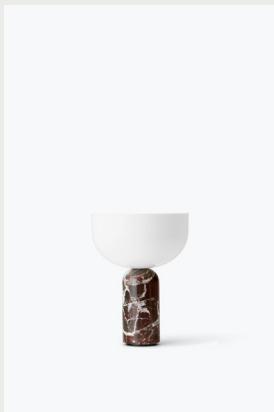

Item No: 21714
Variant: Rosso Levato