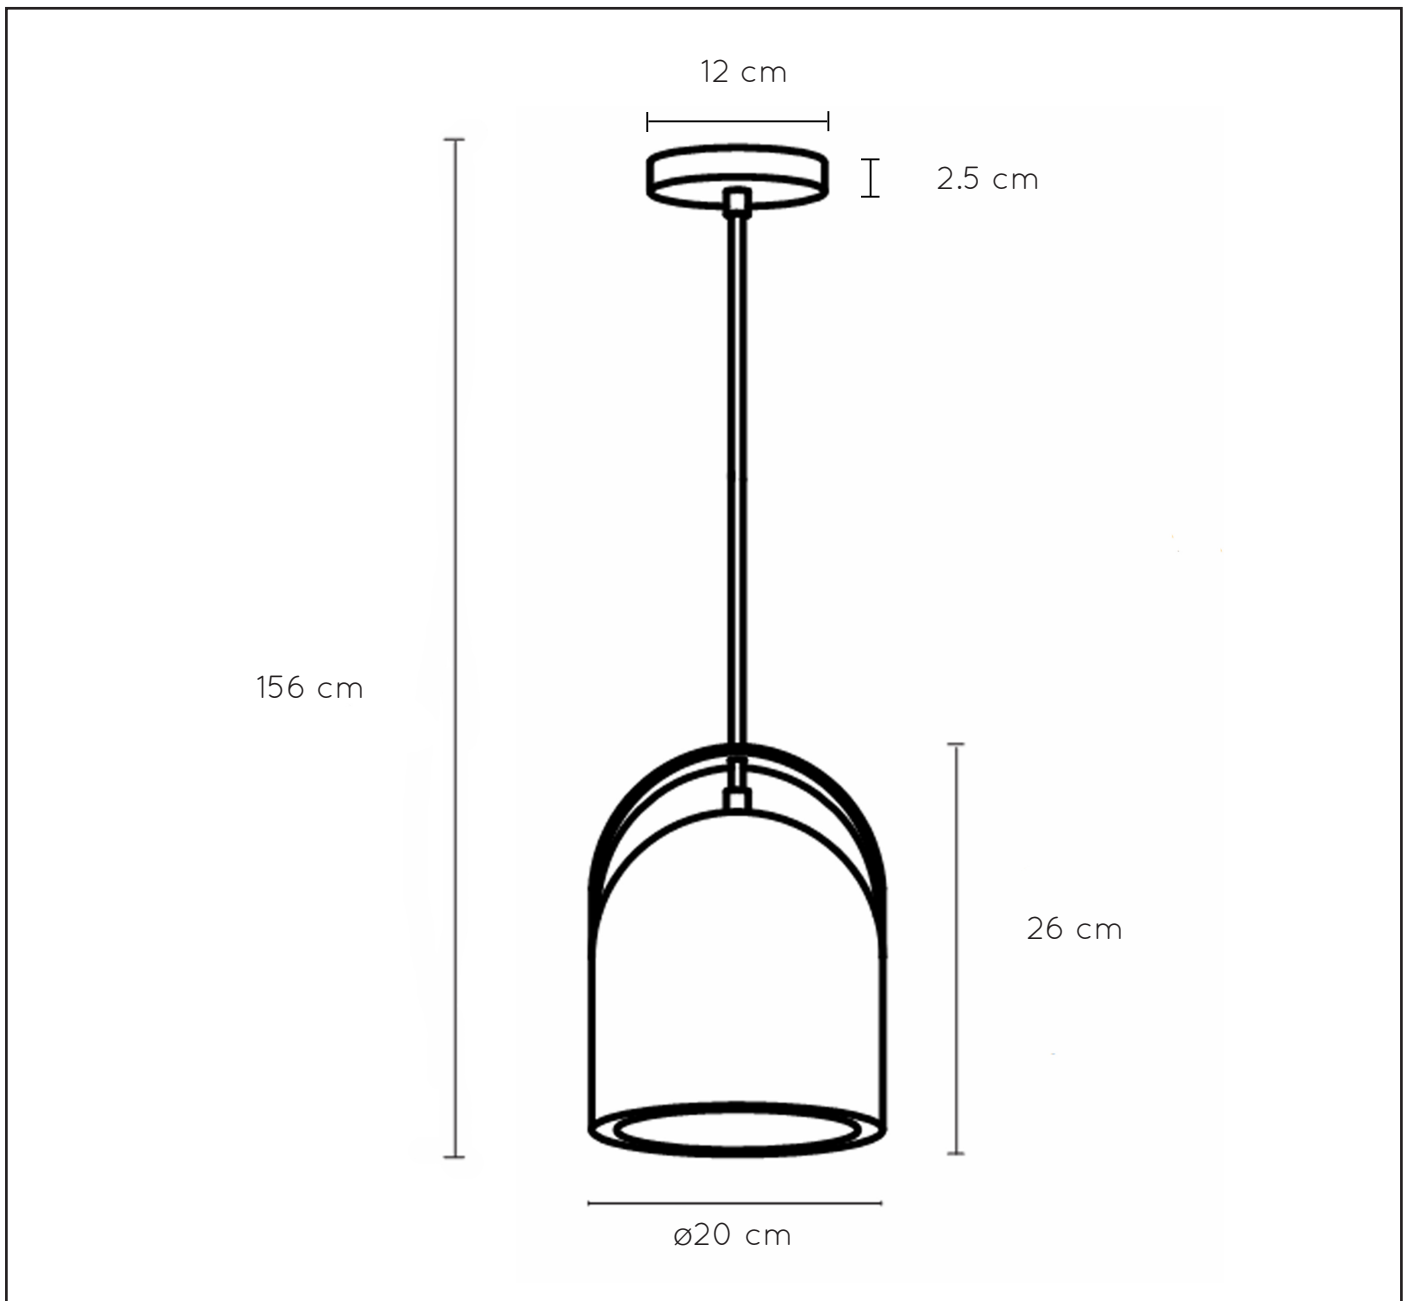

LUCIDE

GENERAL SPECIFICATIONS

**RECOMMENDED LUCIDE
LIGHT SOURCE**

49020/05/67

Light source dimmable : Yes
Light source incl. : No

General

Dimensions LxWxH : 156 cm x 20 cm x 20 cm
Height minimum : -
Height maximum : 156 cm
Dimensions shade LxWxH : 20 cm x 20 cm x 26 cm
Main material : Metal + concrete + leather
Ceiling rose material : Metal
Color : Black and concrete
Style : Modern
Shape : Oval
Weight : 5,15 kg
Warranty : 2 years

Product specifications

Dimmable : Yes
Light direction : Downlight
Adjustable in height : Adjustable In Height
(Before Installation)
Directional : Directional
Cable : Yes, Cable On Product
Cable length : 130 cm
Sensor : Without Sensor
Control : Light Switch Control
IP-Class : 20
Electric class : 2
Light source including ? : No
Lamp socket : E27
Light source number : 1
Power requirements : 220-240V~50Hz
Bulb type & maximum wattage : E27- max.40W

For more specifications of this product please visit
www.lucide.com

COPAIN

Item number : 20411/01/41
EAN code : 5411212201690

For more specifications, dimensions please visit
www.lucide.com

LUCIDE

INSTALLATION DRAWING SPECIFICATIONS