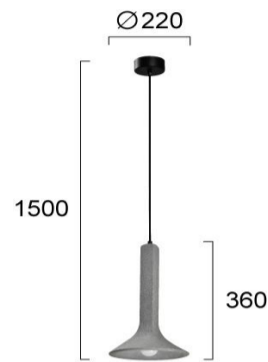

Product Datasheet

Code	4290300
Description	Pendant Lamp Grey Funnel
Family	FUNNEL
Type	PENDANT
Type of Lamp	E14
Watt	1 x MAX 25W
Volt	220-240 VAC
Hertz	50-60 Hz
Class	Class II
IP	IP20
Environment	Indoor
Color	GREY
Material	CONCRETE
Length	D:220
Height	H:1500
Width	