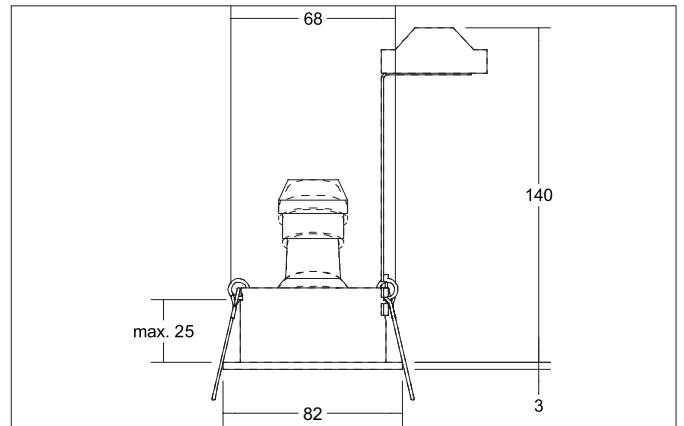

TIRRELdeep Recessed spot, GU10

Article no. 36063070

Light.
For Generations.**Tender**

Recessed spot, GU10, white, Round. In a compact design, for installation in tool-less rapid assembly systems. Including bracket with GU10 socket for standard-compliant strain relief. Lamp holder: GU10, Mounting method: Recessed mounting, Place of installation: Ceiling-mounted, Material: Aluminium, Degree of protection: according to DIN EN 60529 IP20, Protection class: (EN 61140) II, Voltage: 230V AC 50Hz, Power: 50 W, Amount of light sources / fittings: 1 Qty, Adjustability: Pivoted, without control gear, Control: Other.

Product Benefits

- Recessed recessed spotlight in round design made of solid aluminum for LED retrofit lamps with GU10 base.
- Incl. bracket for standard-compliant strain relief.
- Ceiling cut-out 68 mm, diameter 82 mm, installation depth 140 mm, IP20.
- Pivoting range 25°.
- Without visible snap ring.
- Classic, formally restrained design.
- Also available in the same look as a GX5.3 version, as a switchable and dimmable set (phase cut-off). dimmable set (phase cut-off).

TIRRELdeep Recessed spot, GU10

Article no. 36063070

Light.
For Generations.

Article data	
Article no.	36063070
GTIN	4251433950714
Series name	TIRRELdeep
Short description	Recessed spot, GU10
Material	Aluminium
Colour	White
Type of surface	Matt
Shape	Round
Outer diameter	82 mm
Built-in diameter	68 mm
Installation depth	140 mm
Hight	3 mm
Weight	0.127 kg

Packing data	
Gross weight	0.174 kg
Length of packaging	140 mm
Packaging width	110 mm
Packaging hight	120 mm
Disposal at end of life	This product must not be disposed of with household waste. You are obliged, to dispose of such electrical waste separately. By disposing of electrical waste and other old or defective electronics separately, you support recycling or other forms of re-use. In that way you help to take care and to avoid that harmful substances get into the environment.