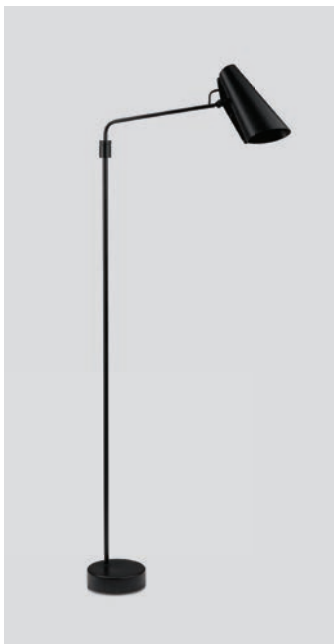

Birdy floor swing

Birdy floor swing black / brass
– Item no. 628

Birdy floor swing black / black
– Item no. 629

Birdy floor swing black / steel
– Item no. 609

Product type: Floor lamp

Design: Birger Dahl, 1952/2021

Shade material: Aluminium

Shade and base colours: Black (shade inner colour is same as outer colour)

Body material: Steel

Body and joints colour: Brass, black or steel

Wire: Black, 200 cm

Switch: On/off switch on the shade

Bulb: E27, Max. 11 W LED only

Voltage: 220V - 240V - 50/60Hz

Net weight: 5.3 kg

Minimum order size: 1

Dimensions and light direction:

Recommended bulb:

 LED – 7 W