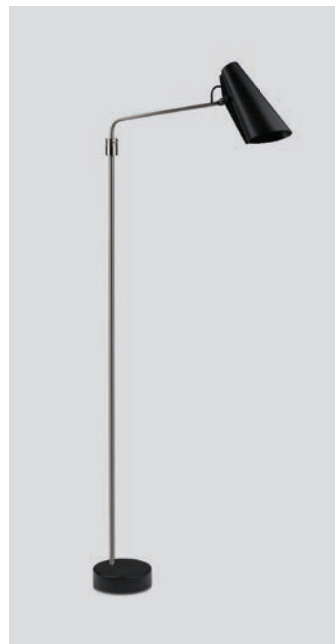

Birdy floor swing

Birdy floor swing black / brass
– Item no. 628

Birdy floor swing black / black
– Item no. 629

Birdy floor swing black / steel
– Item no. 609

Product type: Floor lamp

Design: Birger Dahl, 1952/2021

Shade material: Aluminium

Shade and base colours: Black (shade inner colour is same as outer colour)

Body material: Steel

Body and joints colour: Brass, black or steel

Wire: Black, 200 cm

Switch: On/off switch on the shade

Bulb: E27, Max. 11 W LED only

Voltage: 220V - 240V - 50/60Hz

Net weight: 5.3 kg

Minimum order size: 1

Dimensions and light direction:

Recommended bulb:

 LED – 7 W