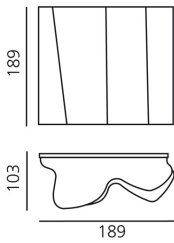

LUMINAIRE

- Watt: **46W**
- Voltage: **220V-240V**
- Delivered lumens output: **420lm**
- CCT: **2800K**

PRODUCT CODE: 0846030A

FEATURES

- Article Code: **0846030A**
- Colour: **White**
- Installation: **Wall**
- Material: **Blown glass, steel**
- Series: **Design Collection**
- Environment: **Indoor**
- Area contract: **Hospitality, null, Office, Residential**
- Emission: **Diffused And Direct**
- design by: **Gerhard Reichert, Michele De Lucchi**

DIMENSIONS

- Length: **cm 18.9**
- Width: **cm 10.3**
- Height: **cm 18.9**

NOT INCLUDED SOURCES

- Category: **HALO**
- Number: **1**
- Lbs: **Qt26**
- Watt: **46W**
- Socket: **E14**
- Color Rendering: **1a**
- Color temperature (K): **2800K**

ALTERNATIVE SOURCES

- Category: **LED RETROFIT**
- Number: **1**
- Watt: **5W**
- Socket: **E14**