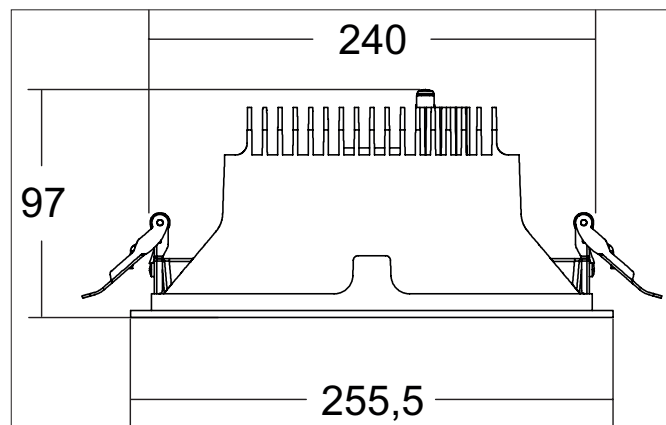

APOLLO MEGA LED recessed downlight, round

Article no. 40615163

Light.
For Generations.**Tender**

LED recessed downlight, round, Round. Toolless ceiling installation by installation springs. Ceiling cut-out Ø 240 mm, Installation depth 97 mm, Outer diameter 205 mm, Weight 0,850 kg. Reflector silver with rotationssymmetrical, deep, wide distributed light intensity. optimal light distribution due to a plastic, transparent cover. Luminous flux 3.192 lm, Power 1 x 24,5 W, Light colour warm white, Correlated color temperature (CCT) 3.000 K, Colour rendering index CRI > 90, Rated life time L80/B10 at 25 °C: 50.000 h, Rated life time L80/B50 at 25 °C: 50.000 h, Housing material: Aluminium / Glass / Plastic, Colour: Silver structure, Permissible ambient temperature (ta): -20 °C - +25 °C, Protection class (EN 61140): II, Degree of protection (DIN EN 60529): IP20, .With electronic driver, on/off switchable.

Article data	
Article no.	40615163
GTIN	4251433991281
Series name	APOLLO MEGA
Short description	LED recessed downlight, round
Material	Aluminium / Glass / Plastic
Colour	Silver
Type of surface	Structure
Shape	Round
Outer diameter	205 mm
Built-in diameter	240 mm
Installation depth	97 mm
Weight	0.850 kg

APOLLO MEGA LED recessed downlight, round

Article no. 40615163

Light.
For Generations.

Lighting technology	
Colour temperature	3.000 K
Light colour	White
Light output	Direct
Luminous flux	3,192 lm
System efficiency	130 lm/W
Colour rendering	CRI > 90
Reflector	High-gloss
Reflektorfarbe	silver
Beam angle	55°
Light sharing	Symmetric