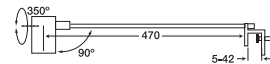

448 Clamp-on spotlight for vertical wall elements

Stable metal joint for turn and tip over articulation at the lighting head. Adjustable porcelain lampholder E 27 for lamps up to 120W. Metal clamp. 3 m mains lead 2x0,75 mm² with Europlug, wire inside the arm.

R

HALOPAR 30
LEDPAR 30

PAR 38

0,7 kg