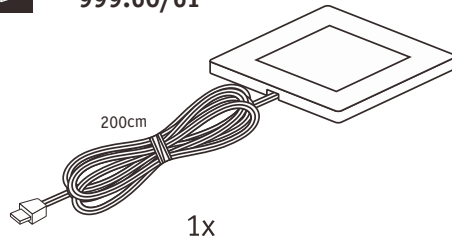

Paulmann

Safety Instructions

1, 2, 3, 4, 7, 8, 11, 12, 13, 14, 16, 17, 18, 19, 20, 33, 34;

Info

www.paulmann.com

Paulmann Licht GmbH
Quezinger Feld 2
31832 Springe
Germany

www.paulmann.com

Art.-Nr.: 999.60
999.61

999.60/61

(+MA 326)PEO 04/20

A