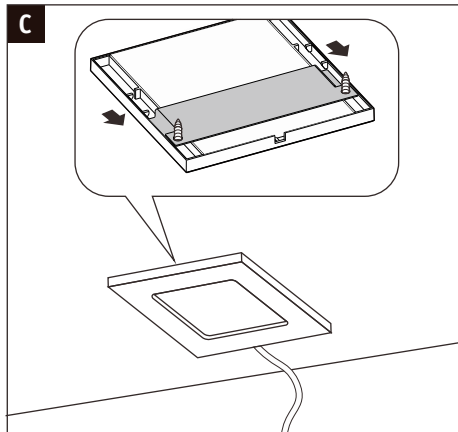

Paulmann

Safety Instructions

1, 2, 3, 4, 7, 8, 11, 12, 13, 14, 16, 17, 18, 19, 20, 33, 34;

Info

www.paulmann.com

Paulmann Licht GmbH
Quezinger Feld 2
31832 Springe
Germany

www.paulmann.com

Art.-Nr.: 999.60
999.61

999.60/61

(+MA 326)PEO 04/20

A

B

C

D

E

F

G

Not incl.

Driver: Max.12W

Paulmann
Art.Nr:999.46

Not incl.

Driver: Max.25W

Paulmann
Art.Nr:999.47

Not incl.

Driver: Max.36W

Paulmann
Art.Nr:999.48

Not incl.

Paulmann
Art.Nr:999.76