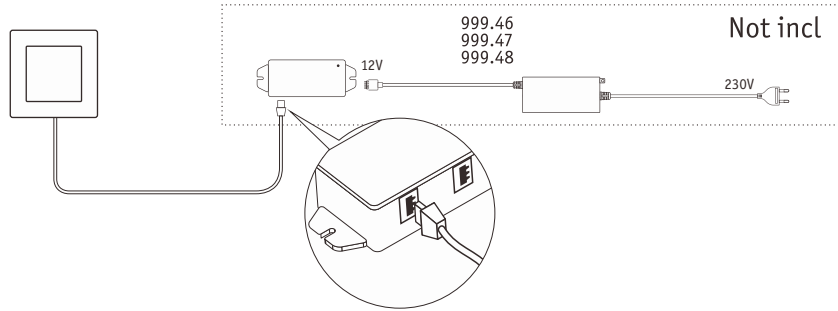

Paulmann

Safety Instructions

1, 2, 3, 4, 7, 8, 11, 12, 13, 14, 16, 17, 18, 19, 20, 33, 34;

Info

www.paulmann.com

Paulmann Licht GmbH
Quezinger Feld 2
31832 Springe
Germany

www.paulmann.com

Art.-Nr.: 999.60
999.61

999.60/61

(+MA 326)PEO 04/20

A

B

C

D

E

F

G

Not incl.

Driver: Max.12W

Paulmann
Art.Nr:999.46

Not incl.

Driver: Max.25W

Paulmann
Art.Nr:999.47

Not incl.

Driver: Max.36W

Paulmann
Art.Nr:999.48

Not incl.

Paulmann
Art.Nr:999.76