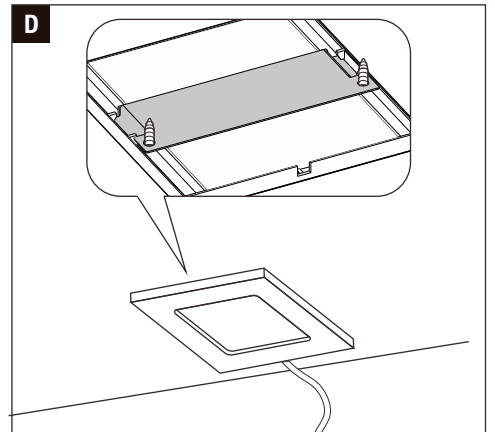

Paulmann

Safety Instructions

1, 2, 3, 4, 7, 8, 11, 12, 13, 14, 16, 17, 18, 19, 20, 33, 34;

Info

www.paulmann.com

Paulmann Licht GmbH
Quezinger Feld 2
31832 Springe
Germany

www.paulmann.com

Art.-Nr.: 999.60
999.61

999.60/61

(+MA 326)PEO 04/20

A

B

C

D

E

F

G

Not incl.

Driver: Max.12W

Paulmann
Art.Nr:999.46

Not incl.

Driver: Max.25W

Paulmann
Art.Nr:999.47

Not incl.

Driver: Max.36W

Paulmann
Art.Nr:999.48

Not incl.

Paulmann
Art.Nr:999.76