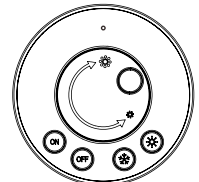

Driver: Max.36W

Paulmann
Art.Nr:999.48

Not incl.

Paulmann
Art.Nr:999.76

Function of keys

Code Matching

(Press the "ON" button one time within 5s of connecting to the controller)

One remote control can control countless controller (99946/99947/99948), but a controller (99946/99947/99948) can be only controlled by 4 pcs remote control.