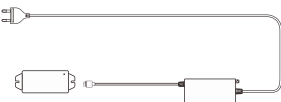

Not incl.

Driver: Max.12W