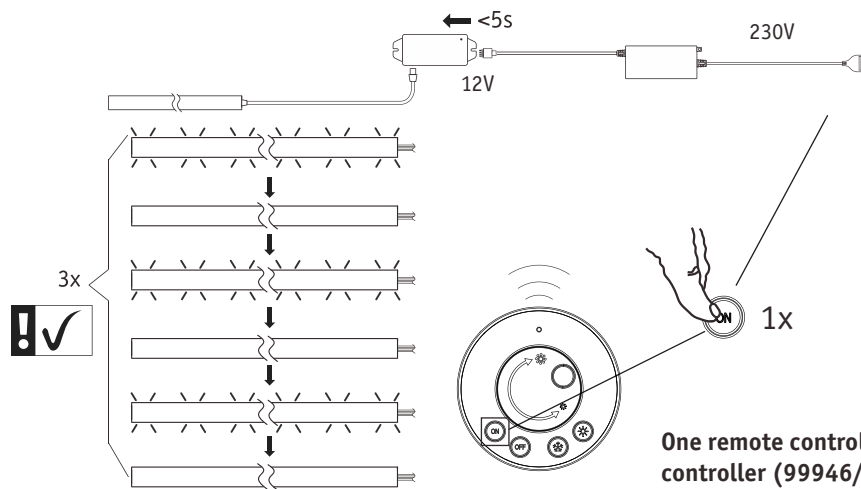

Driver: Max.36W

Paulmann
Art.Nr:999.48

Not incl.

Paulmann
Art.Nr:999.76

Function of keys

Code Matching

(Press the "ON" button one time within 5s of connecting to the controller)

One remote control can control countless controller (99946/99947/99948), but a controller (99946/99947/99948) can be only controlled by 4 pcs remote control.

Code Clearing

(Press the "NO" button three times within 5s of cancelling the connection to the controller)

Hiermit erklärt Paulmann Licht, dass der Funkanlagentyp Art.-Nr.: 999.60/999.61 der Richtlinie 2014/53/EU entspricht. Der vollständige