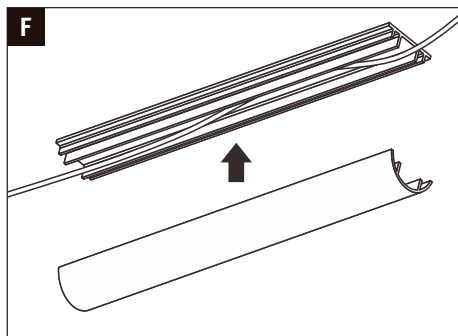

Paulmann

Safety Instructions

1, 2, 3, 4, 7, 8, 11, 12, 13, 14, 16, 17, 18, 19, 20, 33, 34;

Info

www.paulmann.com

Paulmann Licht GmbH
Quezinger Feld 2
31832 Springe
Germany

www.paulmann.com

Art.-Nr.: 999.60
999.61

999.60/61

(+MA 326)PEO 04/20

A

B

C

D

E

F

G

Not incl.

Driver: Max.12W

Paulmann
Art.Nr:999.46

Not incl.

Driver: Max.25W

Paulmann
Art.Nr:999.47

Not incl.

Driver: Max.36W

Paulmann
Art.Nr:999.48

Not incl.

Paulmann
Art.Nr:999.76