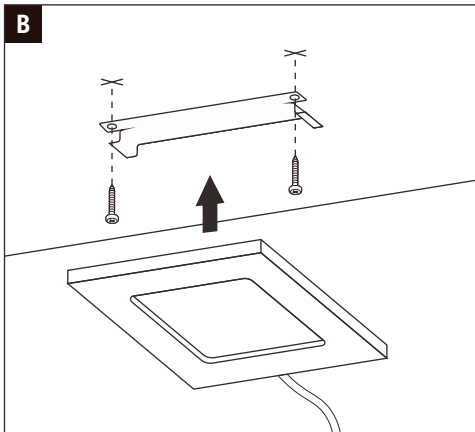

Paulmann

Safety Instructions

1, 2, 3, 4, 7, 8, 11, 12, 13, 14, 16, 17, 18, 19, 20, 33, 34;

Info

www.paulmann.com

Paulmann Licht GmbH
Quezinger Feld 2
31832 Springe
Germany

www.paulmann.com

Art.-Nr.: 999.60
999.61

999.60/61

(+MA 326)PEO 04/20

A

B

C

D

E

F

G

Not incl.

Driver: Max.12W

Paulmann
Art.Nr:999.46

Not incl.

Driver: Max.25W

Paulmann
Art.Nr:999.47

Not incl.

Driver: Max.36W

Paulmann
Art.Nr:999.48

Not incl.

Paulmann
Art.Nr:999.76