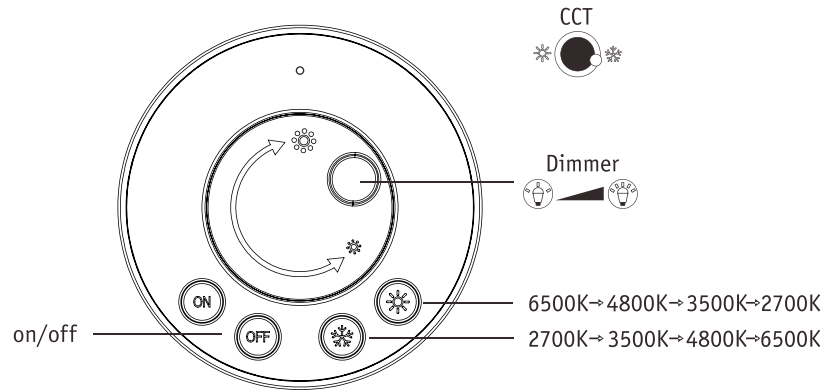

Driver: Max.36W

Paulmann
Art.Nr:999.48

Not incl.

Paulmann
Art.Nr:999.76

Function of keys

Code Matching

(Press the "ON" button one time within 5s of connecting to the controller)

One remote control can control countless controller (99946/99947/99948), but a controller (99946/99947/99948) can be only controlled by 4 pcs remote control.

Code Clearing

(Press the "NO" button three times within 5s of cancelling the connection to the controller)

Hiermit erklärt Paulmann Licht, dass der Funkanlagentyp Art.-Nr.: 999.60/999.61 der Richtlinie 2014/53/EU entspricht. Der vollständige