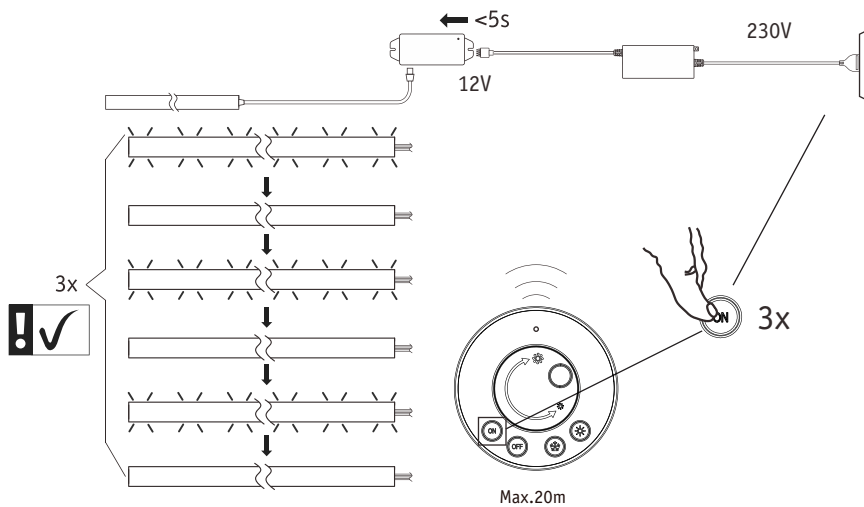

Driver: Max.36W

Paulmann
Art.Nr:999.48

Not incl.

Paulmann
Art.Nr:999.76

Function of keys

Code Matching

(Press the "ON" button one time within 5s of connecting to the controller)

One remote control can control countless controller (99946/99947/99948), but a controller (99946/99947/99948) can be only controlled by 4 pcs remote control.

Code Clearing

(Press the "NO" button three times within 5s of cancelling the connection to the controller)

Hiermit erklärt Paulmann Licht, dass der Funkanlagentyp Art.-Nr.: 999.60/999.61 der Richtlinie 2014/53/EU entspricht. Der vollständige