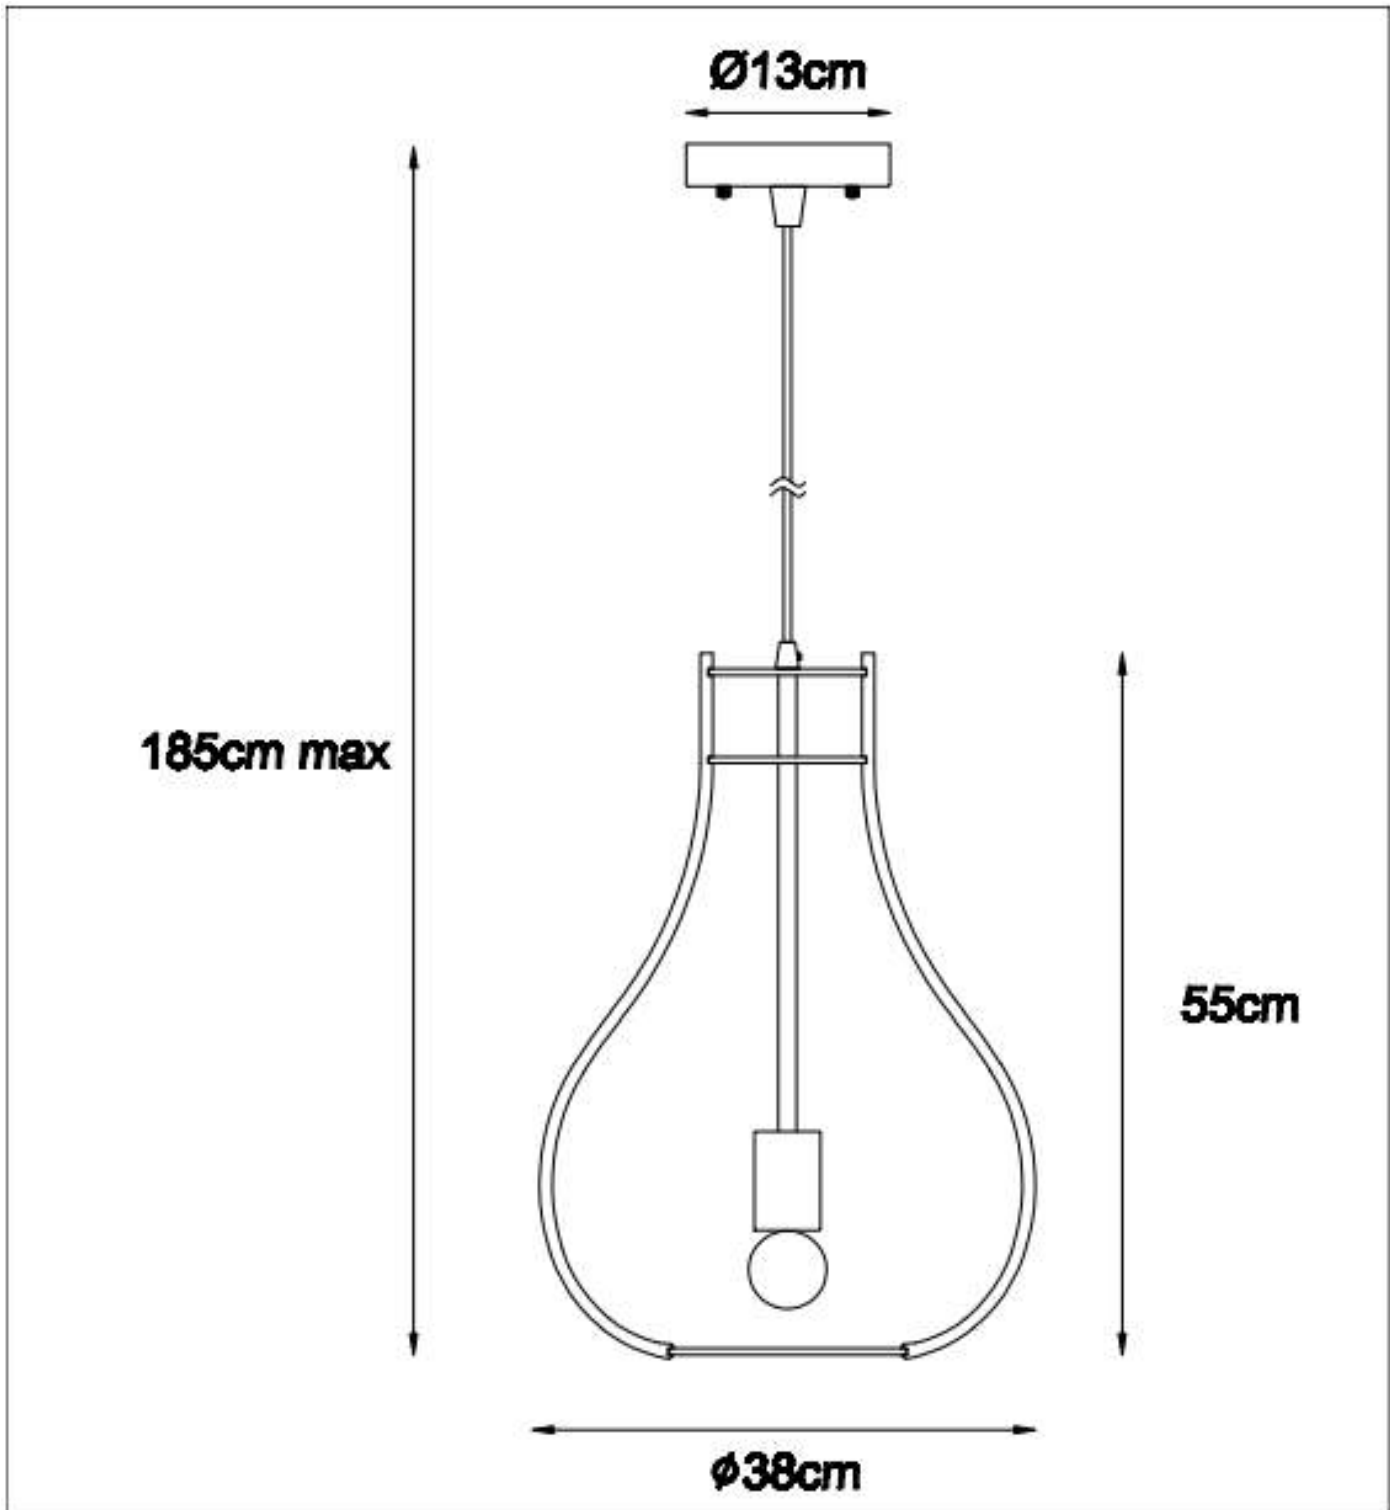

LUCIDE

GENERAL SPECIFICATIONS

**RECOMMENDED LUCIDE
LIGHT SOURCE**

49032/05/62
Light source dimmable : Yes
Light source incl. : No

General

Dimensions LxWxH : 38cm x 38 cm x 185 cm
Height minimum : -
Height maximum : 185cm
Dimensions shade LxWxH : 38cm x 38 cm x 55cm
Main material : plywood
Ceiling rose material : plywood
Color : wood
Style : Modern
Shape : The gourd shape
Weight : 1,6 kg
Warranty : 3.6 years

Product specifications

Dimmable : Yes
Light direction : Around (Diffuse)
Adjustable in height : Adjustable In Height
(Before Installation)
Directional : Not Directional
Cable : Yes, Cable On Product
Cable length : 130 cm
Sensor : Without Sensor
Control : Light Switch Control
IP-Class : 20
Electric class : 2
Light source including ? : No
Lamp socket : E27
Light source number : 1
Power requirements : 220-240V~50Hz
Bulb type & maximum wattage : E27- max.60W

For more specifications of this product please visit
www.lucide.com

BODO

Item number : 01400/38/72

EAN code : 5411212010766

For more specifications, dimensions please visit

www.lucide.com

LUCIDE

INSTALLATION DRAWING SPECIFICATIONS