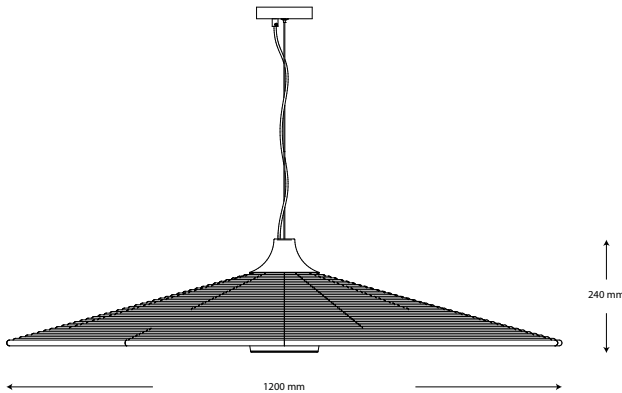

PARROT JETTE SCHEIB

PENDANT LAMP PARROT XXL

- REFERENCE 21645  Sand
 REFERENCE 21646  Green
 REFERENCE 21647  Brown

DIMENSIONS

HEIGHT	24 cm
WIDTH	120 cm
DEPTH	120 cm
WEIGHT	6.3 kg
CANOPY	Ø 12 cm ht. 2.5 cm
CABLE LENGHT	220 cm

MATERIALS

LAMPSHADE	abaca, raphia
CANOPY	metal
CABLE	textile, metal

LIGHTING

BULB	E27
INCLUDED	No
LED COMPATIBLE	Yes
WATTAGE	40W max
SWITCH/DIMMER	No

COLORS

LAMPSHADE	
CORD	
CANOPY	

PACKAGING

HEIGHT	21 cm	BOX 1
WIDTH	23 cm	
DEPTH	23 cm	
WEIGHT (WITH BOX)	1,2 kg	

HEIGHT	23 cm	BOX 2
WIDTH	124 cm	
DEPTH	124 cm	
WEIGHT (WITH BOX)	12,4 kg	

NORMS

CE	yes
IP	20
CLASS	II