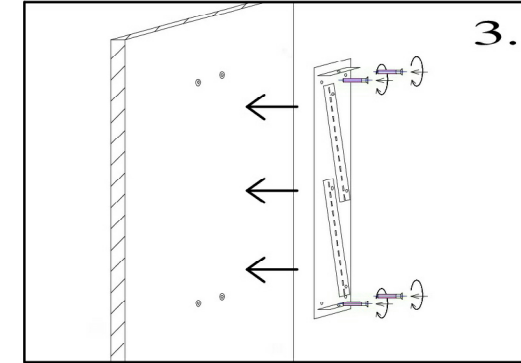

Montageanleitung
 Mounting Instruction
 Instruction de Montage
 Istruzioni di Montaggio

BAUHAUS 1 LED

LED Leuchte mit fest verbauten LED's.
 Austausch der Lampen nur durch Decor Walther.

LED-lamp with fixed LED's. Replacement of lamp only through Decor Walther.