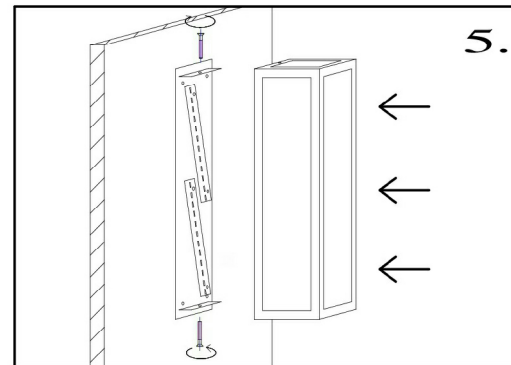

Montageanleitung
 Mounting Instruction
 Instruction de Montage
 Istruzioni di Montaggio

BAUHAUS 1 LED

LED Leuchte mit fest verbauten LED's.
 Austausch der Lampen nur durch Decor Walther.

LED-lamp with fixed LED's. Replacement of lamp only through Decor Walther.