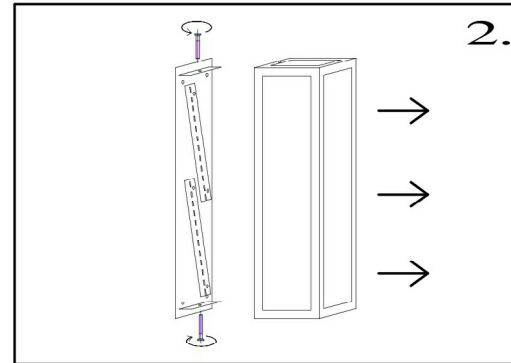

Montageanleitung
 Mounting Instruction
 Instruction de Montage
 Istruzioni di Montaggio

BAUHAUS 1 LED

LED Leuchte mit fest verbauten LED's.
 Austausch der Lampen nur durch Decor Walther.

LED-lamp with fixed LED's. Replacement of lamp only through Decor Walther.