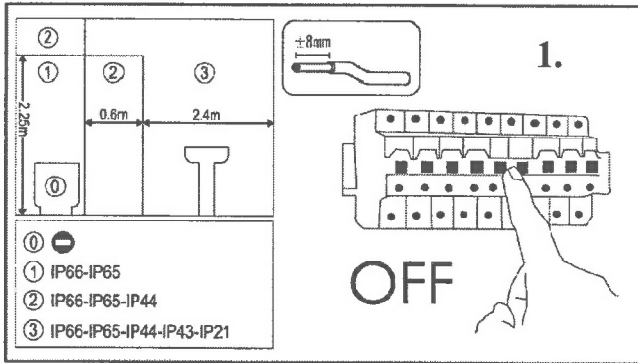

Montageanleitung
 Mounting Instruction
 Instruction de Montage
 Istruzioni di Montaggio

BAUHAUS 1 LED

LED Leuchte mit fest verbauten LED's.
 Austausch der Lampen nur durch Decor Walther.

LED-lamp with fixed LED's. Replacement of lamp only through Decor Walther.