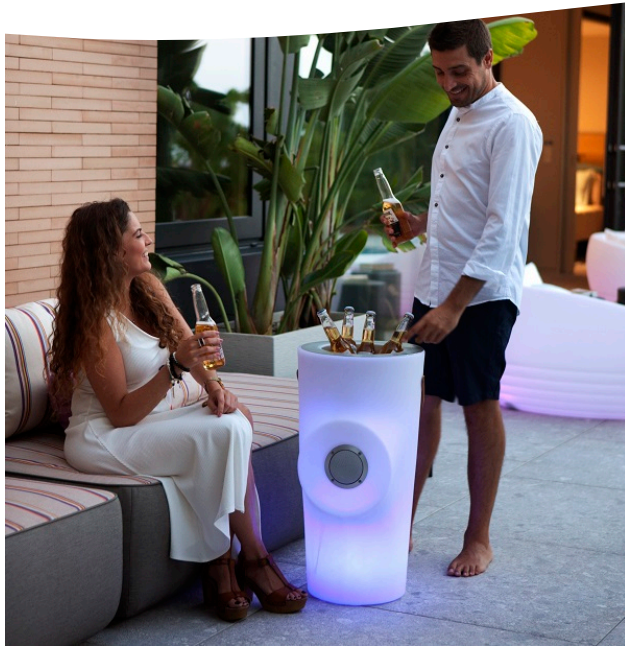

FICHA TÉCNICA DE PRODUCTO DATASHEET

+34 968 97 88 06
info@newgarden.es
www.newgarden.es

NOMBRE/NAME: WOODY 70 PLAY: LIGHT&MUSIC
REF.: LUMWD070PLNW **EAN:** 8436558747357

SOY LIGERO
I AM LIGHTWEIGHT

SOY SUPERFUERTE
I AM VERY STRONG

RECICLAME
RECYCLE ME

Material: Polietileno/Polyethylene

Pallet EU 80x120x180: 12 unds/units