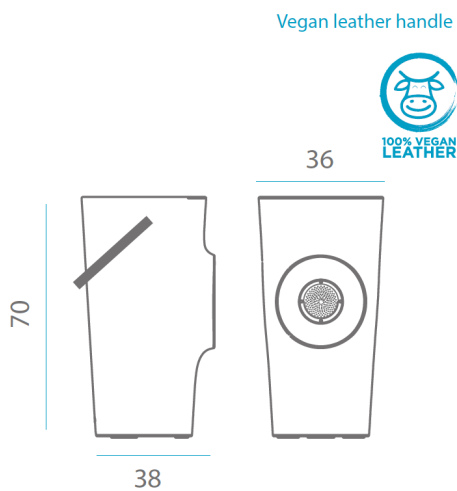

**SOY LIGERO**  
I AM LIGHTWEIGHT

**SOY SUPERFUERTE**  
I AM VERY STRONG

**RECICLAME**  
RECYCLE ME

**Material:** Polietileno/Polyethylene

**Pallet EU 80x120x180:** 12 unds/units

### Medidas\*/Dimensions\*