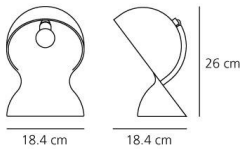

LUMINAIRE

- Watt: **28W**
- Voltage: **220V-240V**
- Delivered lumens output: **345lm**
- CCT: **2800K**

Notes

Minimum 4 pieces per package.

DESCRIPTION

This is a re-edition of the luminaire from the sixties designed by Vico Magistretti, Dalù expresses the spirit of our times. It is available in various colours and finishes, though retaining its unmistakable original design. The lamp is composed of a body made of moulded thermoplastic material.

PRODUCT CODE: 1466030A

FEATURES

- Article Code: **1466030A**
- Colour: **Black**
- Installation: **Table**
- Material: **polycarbonate**
- Series: **Design Collection**
- Environment: **Indoor**
- Area contract: **Residential**
- Emission: **Direct**
- design by: **Vico Magistretti**

DIMENSIONS

- Length: **cm 18.4**
- Width: **cm 18.4**
- Height: **cm 26**
- Impact Resistance: **N.D.**
- Glow Wire Test: **N.D.°**

NOT INCLUDED SOURCES

- Category: **HALO**
- Number: **1**
- Lbs: **D45**
- Watt: **30W**
- Socket: **E14**

ALTERNATIVE SOURCES

- Category: **LED RETROFIT**
- Number: **1**
- Watt: **4W**