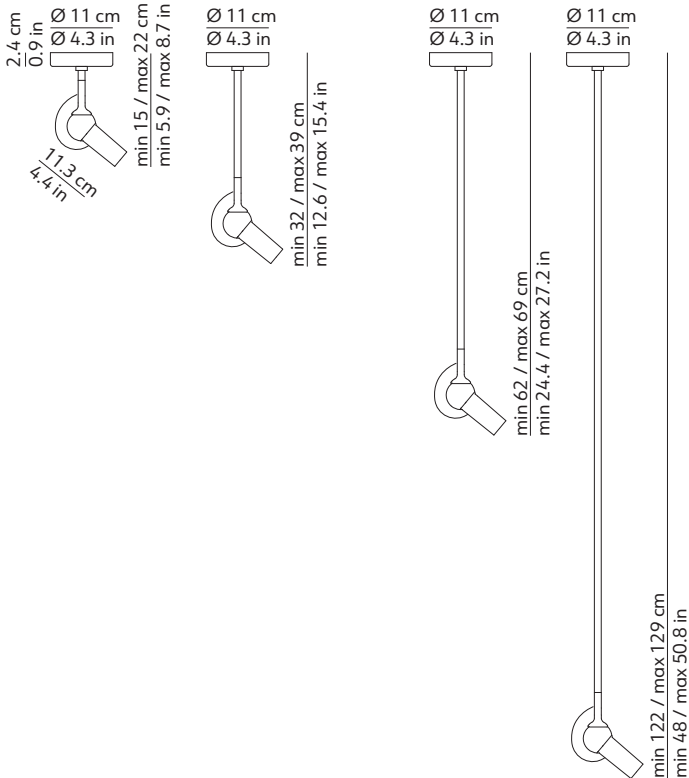

CODES

220-240 V	
514440NEU	Black
514440BEU	White
514440REU	Brick red

120 V	
514440NUS	Black
514440BUS	White
514440RUS	Brick red

TECHNICAL DATA

Light source type	Board LED
Lamp power	1 x 6 W
Source luminous flux	660 lm
Color temperature	2700 K
CRI	>90
Feeding	220-240 V / 120 V
Dimmable	Yes
Dimming type	Phase cut

PRODUCT INFORMATION

Installation	Ceiling
Net weight	0.85 kg / 1.87 lbs

Structure	
Colour	Black RAL9005 or White RAL9010 or Brick red
Finish	Matte
Material	Varnished metal

MOVEMENT OPTIONS

TECHNICAL DRAWINGS

Bird standard lengths
2 tiges included

PACKAGING

Box 1	
Dimensions L x W x H	24 x 8 x 27 cm / 9.4 x 3.0 x 10.6 in
Volume	0.005 m ³ / 0.183 ft ³
Gross weight	1.15 kg / 2.53 lbs