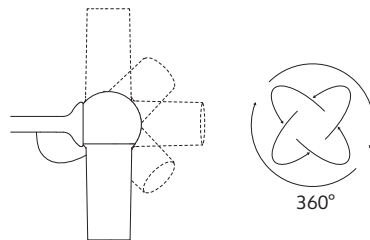

CODES

220-240 V	
514440NEU	Black
514440BEU	White
514440REU	Brick red

120 V	
514440NUS	Black
514440BUS	White
514440RUS	Brick red

TECHNICAL DATA

Light source type	Board LED
Lamp power	1 x 6 W
Source luminous flux	660 lm
Color temperature	2700 K
CRI	>90
Feeding	220-240 V / 120 V
Dimmable	Yes
Dimming type	Phase cut

PRODUCT INFORMATION

Installation	Ceiling
Net weight	0.85 kg / 1.87 lbs

Structure	
Colour	Black RAL9005 or White RAL9010 or Brick red
Finish	Matte
Material	Varnished metal

MOVEMENT OPTIONS

TECHNICAL DRAWINGS

Bird standard lengths
2 tiges included

PACKAGING

Box 1	
Dimensions L x W x H	24 x 8 x 27 cm / 9.4 x 3.0 x 10.6 in
Volume	0.005 m ³ / 0.183 ft ³
Gross weight	1.15 kg / 2.53 lbs