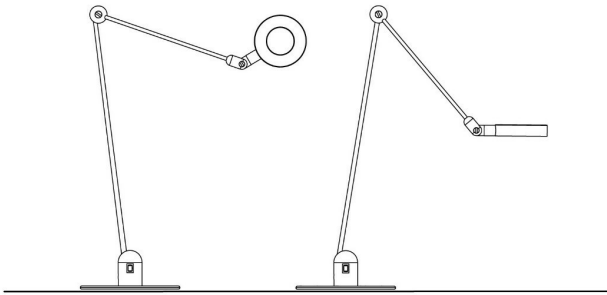

736/L/VE L'AMICA

design emiliana martinelli, elio martinelli, 1990

Table lamp diffused and direct light, swivel arm with adjustable aluminium head, lacquered in grey or pistachio green. Details in lacquered grey or blue metal. Joints in resin in anthracite color. Base in metal and resin anthracite. LED light source integrated. Electronic driver on the plug.

Dimensions

Width:	115 cm
Height:	-
Length:	-
Depth:	-
Diameter:	12 cm

Hole Diameter:	-
Hole Depth:	-
Net weight:	3,5 Kg

Light Source

Watt:	9W
Lumen:	900 lm
Light Source:	led
CRI:	>90
duration:	50000
CCT:	3000K
Energy degree:	A++

Device Specifications

Type of emission:	direct/indirect	Power cable length:	200 cm	Driver:	included
Power:	-	Steel cable length:	-	Power supply assembly:	external
Light output:	-	Glow Wire Test:	-	Power supply:	electronic driver on the plug
Beam angle:	-	Impact Resistance:	-	Type of dimming:	-
				Voltage:	230V

technical drawing

Dimensions

Width: 115 cm

Height: -

Length: -

Depth: -

Diameter: 12 cm

Hole Diameter: -