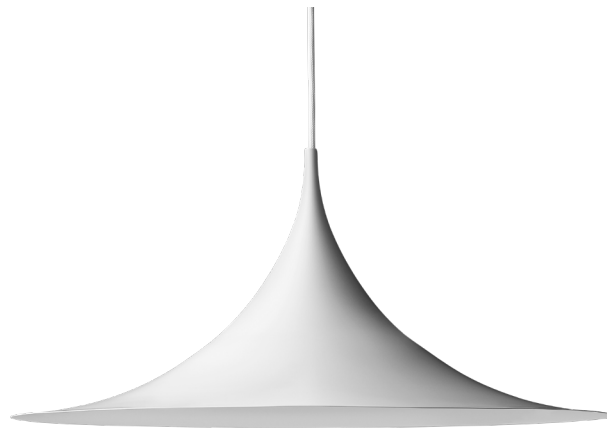

Semi Pendant - Ø60, EU

Designed by Bonderup & Thorup - 1968

ITEM NUMBER	Semi Pendant - Ø60 (Shade: White Semi Matt)	10015265
	Semi Pendant - Ø60 (Shade: Black Semi Matt)	10015266
	Semi Pendant - Ø60 (Shade: Dark Cocoa Glossy)	10110915

DESCRIPTION

The Semi Pendant is a unique pendant lamp, based on two quarter-circles put together, back-to-back. It's distinctive arch-shaped, enamelled metal shade creates a diffused, cone-shaped light, ideal over a dining table or kitchen work surface. With its lightness of form, unique timeless design and range of colours and sizes, the Semi Pendant is extremely versatile and well suited to both private and public spaces.

The Semi Pendant was designed in 1968 as a product of the creative partnership between Claus Bonderup and Torsten Thorup. Reacting against the soft organic forms, the so-called cosy era, that was dominating Denmark at the time, Bonderup and Thorup wanted to create a lamp that incorporated sharp, clean lines and a geometric shape. Their design was submitted for a competition at the Royal Danish Academy of Fine Arts, School of Architecture and won first prize. In the 1980s the pendant achieved great success and became, at that time, the best-selling Danish design and gained worldwide recognition and iconic status.

Black textile on all models except White textile on white semi matt shade

MATERIALS

Metal

Dimensions

LAMP DIAMETER

Ø 60 cm

LAMP HEIGHT

30 cm