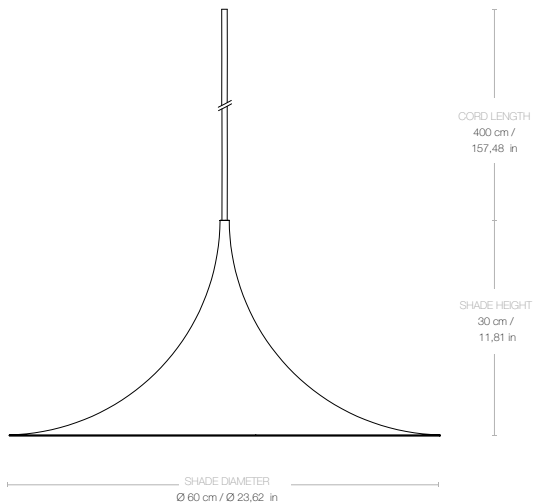

Black textile on all models except White textile on white semi matt shade

MATERIALS

Metal

Dimensions

LAMP DIAMETER

Ø 60 cm

LAMP HEIGHT

30 cm

SHADE DIAMETER

Ø 60cm

SHADE HEIGHT

30 cm

CANOPY DIAMETER

Ø 11,5 cm

CANOPY HEIGHT

6 cm