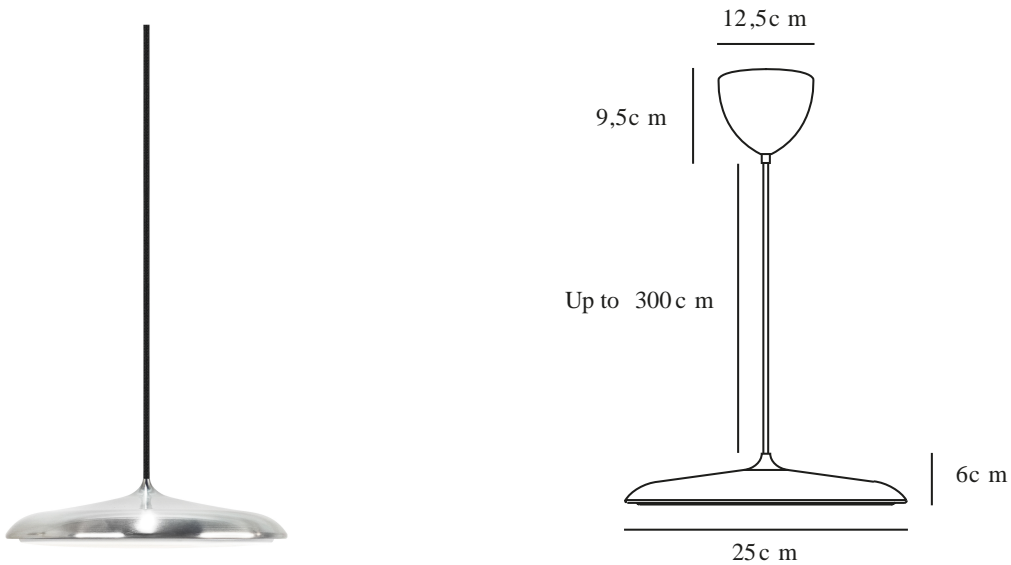

ARTIST 25 | PENDANT | STAINLESS STEEL

2420203034

Voltage (V): 220-240 Volt
IP degree: IP20
Class (Class 1, Class 2, Class 3):
Class 2 (Double isolated)
Socket type: LED – Non-replaceable light source
Parallel connection: False

Primary material: Metal
Secondary material: Plastic
Colour of the cable: Black
Length of the cable (cm): 300
Surface material of the cable:
Textile
Is the cable replaceable: False
Colour: Stainless steel

Height (cm) : 6
Shade Diameter (cm): 25
Shade Height (cm): 6
Lenght (cm): 25

EAN: 5704924024146
Item Number: 2420203034
Pcs Per Master Carton: 2
Sales Box Height (cm): 38

Sales Box Width(cm): 32
Sales Box Depth (cm): 15
Sales Box Volume m³ : 0.0182
Product net weight (kg): 1.15

Brightness of light (Lumen): 1000
Colour temperature (Kelvin): 3000
Ra-value : 90
Lifetime (hours): 30000
Energy class: E
Actual watt (W): 14

- Slim and timeless design
- Dimmable
- Soft and diffused light
- High light quality (RA90)
- Long LED lifespan (30,000 hours)