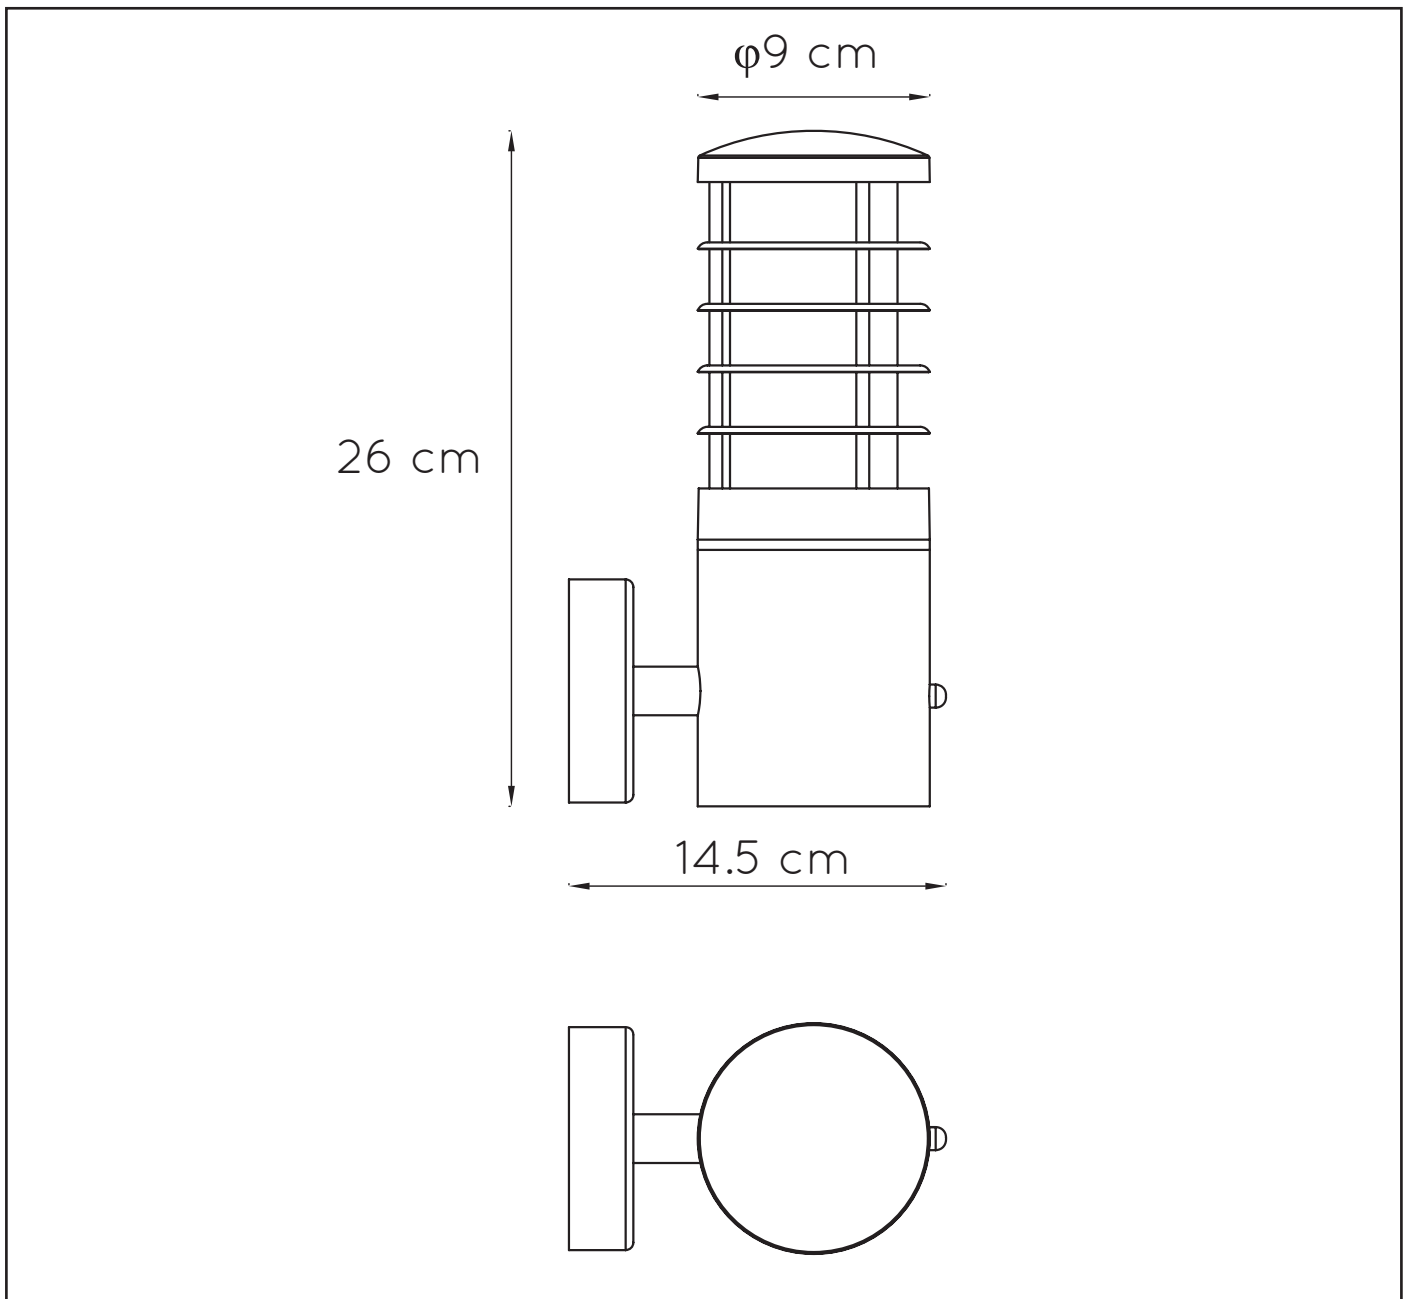

LUCIDE

TECHNICAL DRAWING & DIMENSIONS

SOLID

Item number:14871/01/30
EAN code:5411212143761

For more specifications, dimensions please visit
www.lucide.com