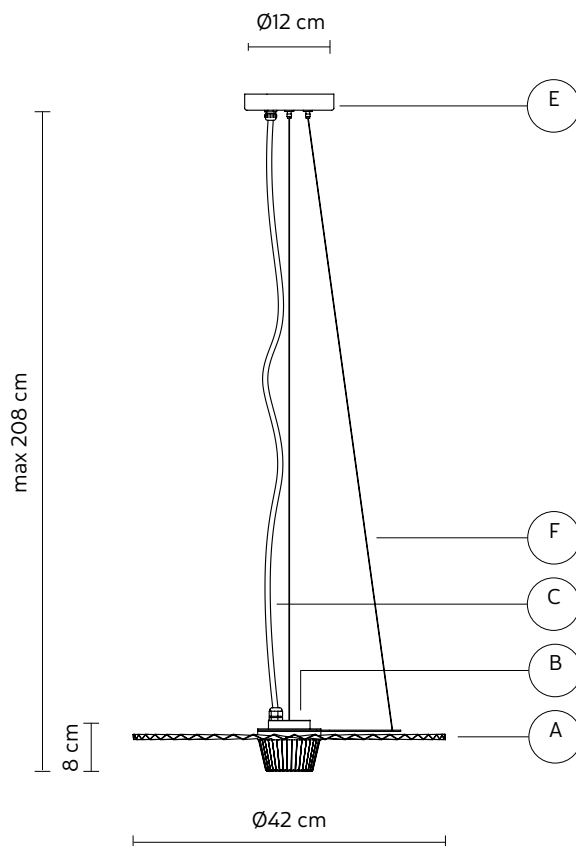

CEILING CUP "E"

material metal
colour matt black

ELECTRICAL CABLE "C"

colour black

SUSPENSION CABLE "F"

material steel

ELECTRICAL SYSTEM

source LED 13W dimmable
1200 lumen 3000K
CRI ≥ 80 class A+

PACKAGING

n° cartons 1
net weight/kg 1,9
gross weight/kg 3,6
packaging/cm 67x73x18,5

LIGHT EMISSION

unidirectional

 direct
 filtered
 indirect
 absence

COMPLIANT WITH

IEC 60598-1:2014
EN 60598-1:2015

degree of protection IP65
LED equipped