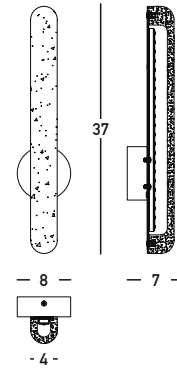

Product Data Sheet

Date: 23/10/2025
Zambelis Lights

Code 2547

Color: Brass

Natural Alabaster

Physical Specifications

Luminaire Type	Indoor Wall Lights
Color	Brass-Natural Alabaster
Material	Metal - Aluminium - Alabaster
IP	20
Warranty	3 Years

Dimensions Reference

Overall Dimensions	L: 7cm W: 8cm H: 37cm
Base	Ø: 8cm L: 3cm
Alabaster	L: 3.5cm W: 4cm H: 37cm
Cable & Wires	None
Cutting Hole	None
Depth Required	None

Illumination Data

Color Temperature	3000K
Cri	90
Lumen Output	1300Lm
Beam Angle	120° in a sphere
UGR	N/A
Energy Efficiency Class	E
Indicative Lifetime	L70B50 30000h
Mc Adam	SDCM<5

Packing Info

Package Size	L: 15cm W: 15cm H: 48cm
Gross Weight	1.4kg

Product Description

Wall LED Light 15W 3000K Triac Alabaster - Brass