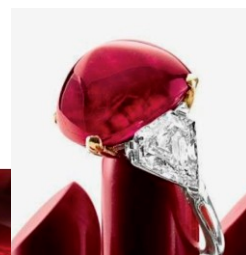

MODI TABLE

Rechargeable - IP 65

LOOM
DESIGN

Ruby Red

H 35,8 cm. Ø shade 8,7 x base 11,2 cm.
Built in Led 2,2W
K 2700 & 3000 (switchable).
Lumen 150 - touch dimmable.

Cordless table lamp providing direct downwards and glarefree light. More than 9 hours battery life. Ip65 protection, making it ideal for indoor and outdoor use. head, rod and base made in corrosion resistant and painted aluminium alloy. Protection with polyester powder coating. Diffuser made in polycarbonate. Product with no visible screws. Diffuser made in polycarbonate.