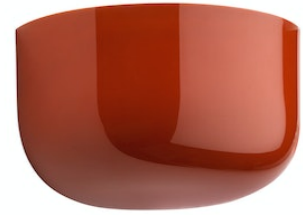

# FLOS

 F1080075 Brick Red

## Bellhop Wall Up

Designed by Edward Barber and Jay Osgerby, 2022

17W - 1314lm - 2700K - CRI > 90

Designed by Edward Barber and Jay Osgerby Indirect light wall lamp. Body in colored polycarbonate. Diffuser made of semi-transparent injection-moulded polycarbonate. The surface of the diffuser has been designed with a special texture to enhance the uniformity of the light distribution. High efficiency LED source with a lifetime of more than 50.000 hours. The LED source can be easily replaced on site by a professional installer when it comes to the end of its lifecycle. Bellhop Wall Up is a future-proof lamp as no glue is used to assemble its different parts. The product can therefore be separated, replaced individually, and recycled separately.