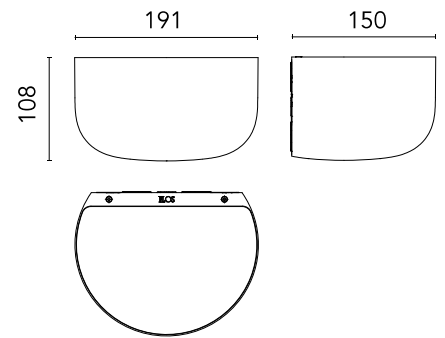

## Bellhop Wall Up

Designed by Edward Barber and Jay Osgerby, 2022

17W - 1314lm - 2700K - CRI > 90

Designed by Edward Barber and Jay Osgerby Indirect light wall lamp. Body in colored polycarbonate. Diffuser made of semi-transparent injection-moulded polycarbonate. The surface of the diffuser has been designed with a special texture to enhance the uniformity of the light distribution. High efficiency LED source with a lifetime of more than 50.000 hours. The LED source can be easily replaced on site by a professional installer when it comes to the end of its lifecycle. Bellhop Wall Up is a future-proof lamp as no glue is used to assemble its different parts. The product can therefore be separated, replaced individually, and recycled separately.

### Physical

Colour	Brick Red
Length (mm)	150
Net weight (kg)	1.2
Package volume (m3)	0.01
IP	44

## Schematic light drawing

Beam Angle: 108°

h(m)	E(lx)	D(m)
1	479	2.78
2	120	5.55
3	53	8.33
4	30	11.11
5	19	13.88

Luminous flux Luminaire  
1314 lm