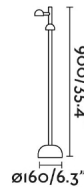

BROT is a fun design collection for outdoor lighting created by Yembara Studio. With warm light, the beacon lamp design is minimalist and very modern. This lamp has a 1.8 meter cable so you can place it wherever you want.

General characteristics

Type	I
IP	65
voltage	100V-240V
Hertz	50/60Hz
Cable meters	1800mm
Power	10W

Material

Body/Structure	Aluminium
Diffuser	Glass

Finish

Body/Structure	Black
Diffuser	Opal

Lighting characteristics