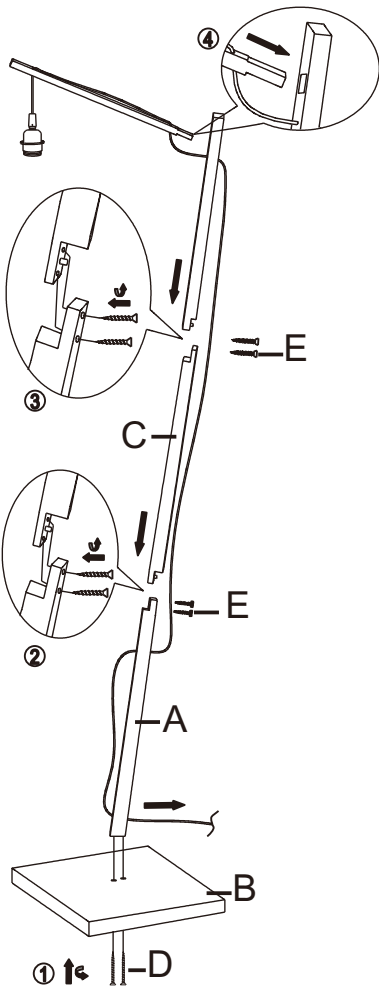

THANK YOU FOR BUYING THIS SUSTAINABLE LAMP
WWW.GODANDMOJO.NL

ANDES/F

Ax1

Bx1

Cx1

Dx2+1
 ST5*H55mm

Ex4+1
 ST5*H25mm

Model no.:ANDES/F
 Size:L39.5 x W36 x H174cm
 Max: 60W/12W CFL, E27