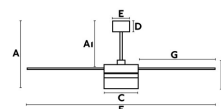

ICE LED SPEAKER White ceiling fan with speaker

Ref. 33460

ICE is a designer fan by Estudi Ribaudí, which includes a LED light kit and speaker (frequency range 20Hz-20KHz, Max 4? 13W 90DB), ideal for rooms over 17m2. The light source of this ceiling fan is SMD LED 12W of warm light (included). Motor built in steel, reversible PLYWOOD blades finished in white and maple, and glass diffuser. Operated on remote control, included. ICE offers 3 adjustable speeds with a consumption of 13-25-55W y 85-130-190 revolutions per minute depending on speed. This fan comes with a reverse function, so you can also use it in winter, improving the efficiency of your heating system. Suitable for incling room.

Specifications

Bulb:	SMD LED 15W 3000K 800lm
Bulb included:	Yes
Transformer:	Driver
Transformer included:	Yes
Voltage:	220-240V
Operating Frequency:	
IP:	20
Class:	I
Material:	Steel motor, PLYWOOD blades, ABS speaker and glass difusser
Designer:	ESTUDI RIBAUDI
Recommended bulb:	
Length:	1320 mm
Net Width:	1320 mm
Height:	385 mm
Net Weight:	8.70 kg
Volume:	0.04245 m3