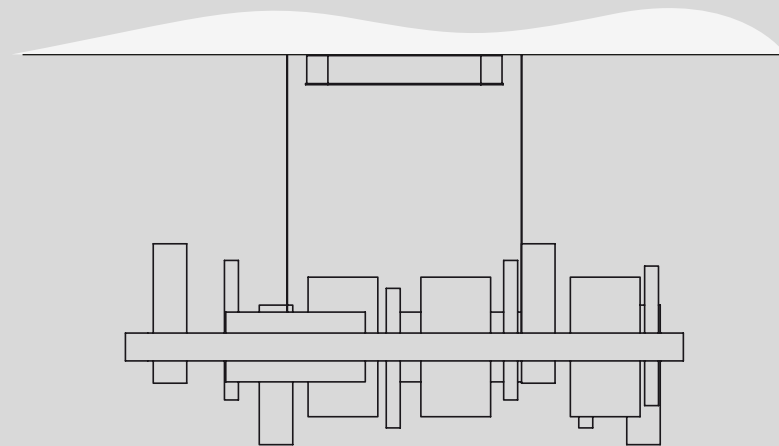

HONICÉ S100

design by Oriano Favaretto

Grazie per aver scelto una creazione MASIERO.

Da oltre 30 anni i nostri artigiani della luce curano ogni singolo pezzo, dalla progettazione alla realizzazione, con professionalità e passione. Il risultato è un prezioso oggetto d'arte di grande eleganza ed assoluta esclusività. Eventuali piccole imperfezioni sono dovute alla lavorazione esclusivamente artigianale che rappresenta la peculiarità di questa creazione unica ed irripetibile.

Thank you for having chosen a MASIERO creation.

For over 30 years our artists of light have taken care of every single piece, from design to production, with expertise and passion. The result is a valuable piece of art of great elegance and absolute exclusivity. Any possible imperfections are due to the only handmade processing and are the peculiarity of this unique object.

Wir danken Ihnen für die Wahl eines MASIERO Schöpfung.

Seit über 30 Jahren kümmern sich unsere Lichts-Künstler um jedes einzelne Stück, vom Design bis zur Produktion, mit Kompetenz und Leidenschaft. Das Ergebnis ist ein wertvolles Kunstwerk mit großer Eleganz und absolute Exklusivität. Die Handverarbeitung kann leichte Ungenauigkeiten und Veränderungen hervorgerufen: dabei handelt es sich um Vorzüge als um Fehler, da sie Zeugen der handwerklichen, manuellen Verarbeitung sind.

Merci d'avoir choisi une création MASIERO.

Depuis 30 ans, nos artisans prennent soin de chaque détail avec passion et professionnalisme, de la phase de projet à la phase de réalisation. Le résultat est un objet d'art précieux, d'une extrême élégance, et un produit exclusif. Les éventuelles petites imperfections que vous pourriez constater, sont dues à ce travail artisanal, qui constitue la particularité de ces créations uniques.

Gracias para haber elegido una creación MASIERO.

Durante más de 30 años nuestros artesanos de la luz cuidan cada pieza, desde el diseño hasta la producción, con profesionalidad y pasión. El resultado es un precioso objeto de arte de gran elegancia y absoluta exclusividad. Eventuales pequeñas imperfecciones son debidas a la elaboración exclusivamente artesanal que representa la peculiaridad de esta creación única e irrepitible.

Спасибо за выбор продукции MASIERO.

Более 30 лет наши художники заботятся о каждой модели, от разработки до реализации, с профессионализмом и страстью. В результате, все наши изделия являются уникальными произведениями искусства. Любые небольшие различия или недостатки связаны с ремесленной обработкой и являются особенностью уникального изделия.

MASIERO