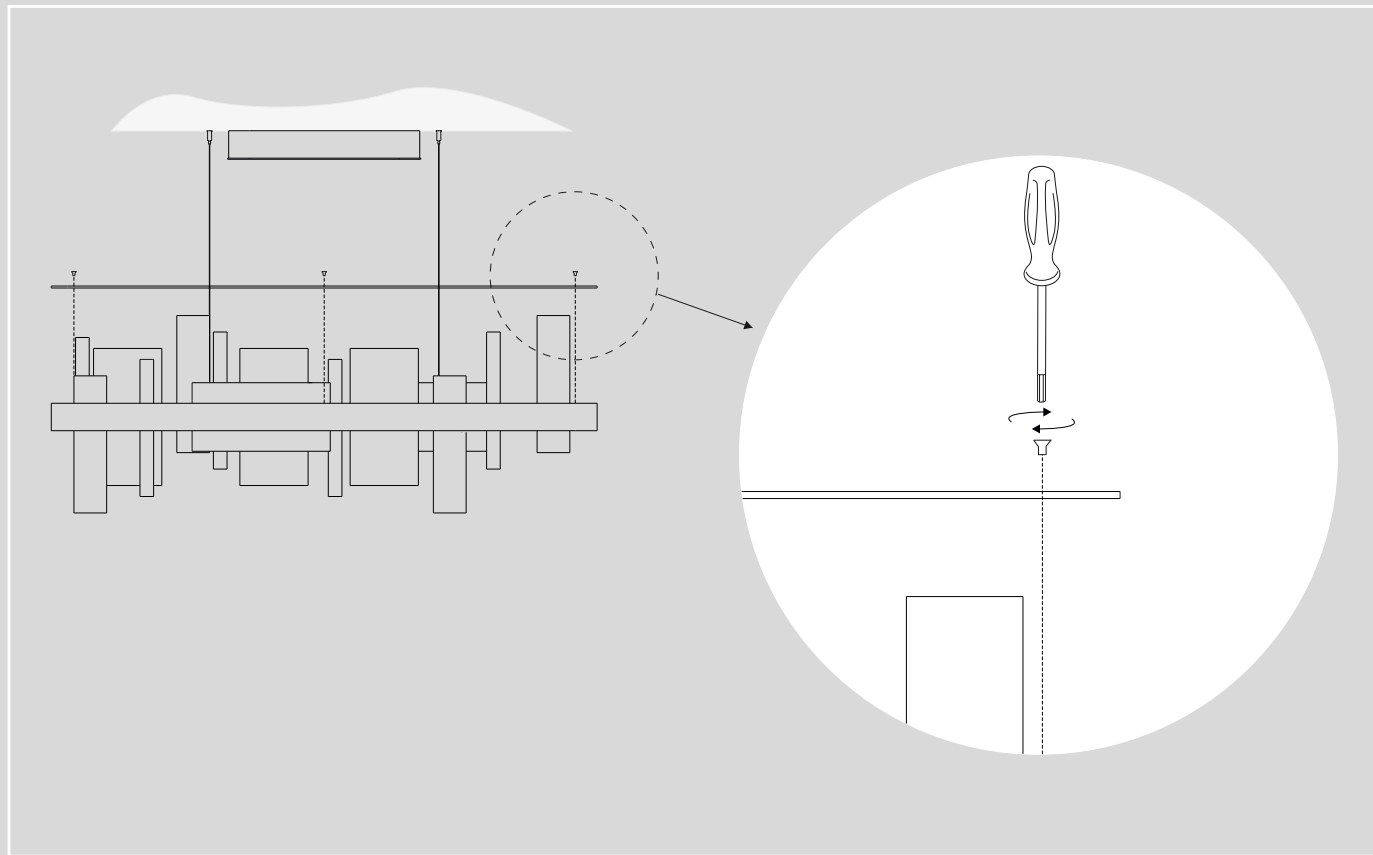

Fig. G

MASIERO s.r.l.
 Art. HONICÉ S100
 STRIP LED UP X 9.36W 3000K
 STRIP LED DOWN X 21.1W 3000K
 230V ~ 50Hz
MADE IN ITALY
 CE □

 STRIP LED UP 9.36W
 STRIP LED DOWN 21.1W
 CONSTANT VOLTAGE
 24V

COD. 09-2019