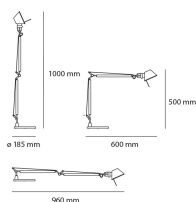

Tolomeo Midi Table LED 2700K Aluminum - Body Lamp

Michele De Lucchi, Giancarlo Fassina

IP20 

LUMINAIRE

- Watt: **9W**
- Voltage: **24V**
- Delivered lumens output: **461lm**
- CCT: **2700K**
- Efficiency: **63%**
- Efficacy: **51.17lm/W**
- CRI: **90**
- Dimmer Typology: **Microswitch Dimmer**

Notes

Complete lamp consists of body lamp + accessories

DESCRIPTION

Table lamp, extension of the range of the Tolomeo series. Maintaining the reduced dimensions of the diffuser of the Tolomeo micro, it increases the power to 9W and extends the dimensions of the structure and arms enabling it to be used on work tables and desks. The code is referred to the body lamp only

DIMENSIONS

- Length: **cm 60**
- Height: **cm 50**
- Max Extension Height: **cm 100**
- Max Extension Length: **cm 96**
- Glow Wire Test: **750°**

SOURCES INCLUDED

- Category: **Led**
- Number: **1**
- Watt: **9W**
- Color temperature (K): **2700K**
- CRI: **90**