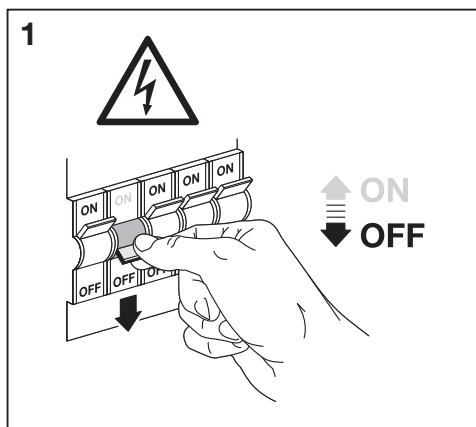

# SMART<sup>+</sup> WIFI ORBIS DOWNLIGHT

---

	EAN	W	lm	K	IP	🌡️ (°C)	V~	mA	Hz	DF
SMART WIFI ORBIS DL SF 400X400TW WT	4058075572973	22	1800	3000-6500	20	-20...+40	220-240	110	50/60	≥0.7

	EAN	This product contains a light source of energy efficiency class	Contained Light Source
SMART WIFI ORBIS DL SF 400X400TW WT	4058075572973	E	