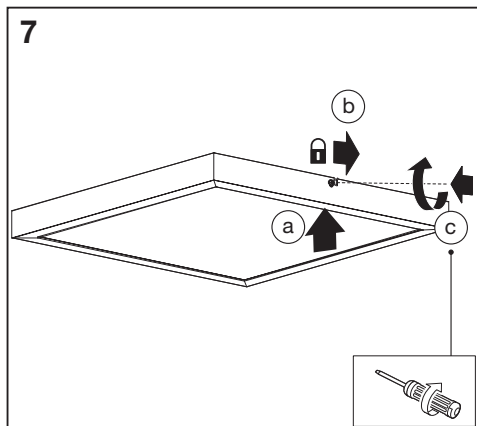

# SMART<sup>+</sup> WIFI ORBIS DOWNLIGHT

---

	EAN	W	lm	K	IP	🌡️ (°C)	V~	mA	Hz	DF
SMART WIFI ORBIS DL SF 400X400TW WT	4058075572973	22	1800	3000-6500	20	-20...+40	220-240	110	50/60	≥0.7

	EAN	This product contains a light source of energy efficiency class	Contained Light Source
SMART WIFI ORBIS DL SF 400X400TW WT	4058075572973	E	