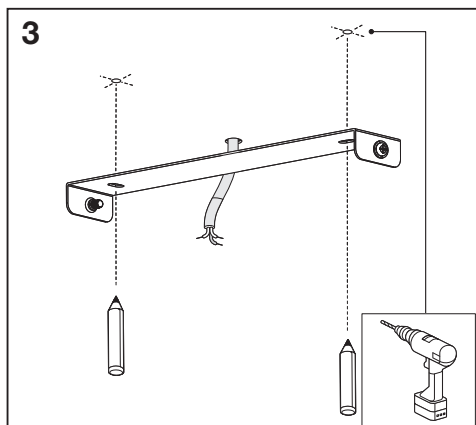

# SMART<sup>+</sup> WIFI ORBIS DOWNLIGHT

---

	EAN	W	lm	K	IP	🌡️ (°C)	V~	mA	Hz	DF
SMART WIFI ORBIS DL SF 400X400TW WT	4058075572973	22	1800	3000-6500	20	-20...+40	220-240	110	50/60	≥0.7

	EAN	This product contains a light source of energy efficiency class	Contained Light Source
SMART WIFI ORBIS DL SF 400X400TW WT	4058075572973	E	