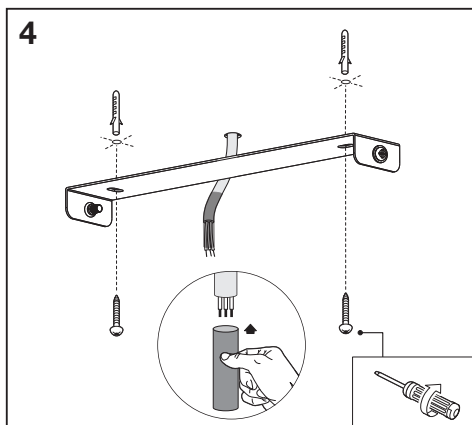

# SMART<sup>+</sup> WIFI ORBIS DOWNLIGHT

---

	EAN	W	lm	K	IP	🌡️ (°C)	V~	mA	Hz	DF
SMART WIFI ORBIS DL SF 400X400TW WT	4058075572973	22	1800	3000-6500	20	-20...+40	220-240	110	50/60	≥0.7

	EAN	This product contains a light source of energy efficiency class	Contained Light Source
SMART WIFI ORBIS DL SF 400X400TW WT	4058075572973	E	