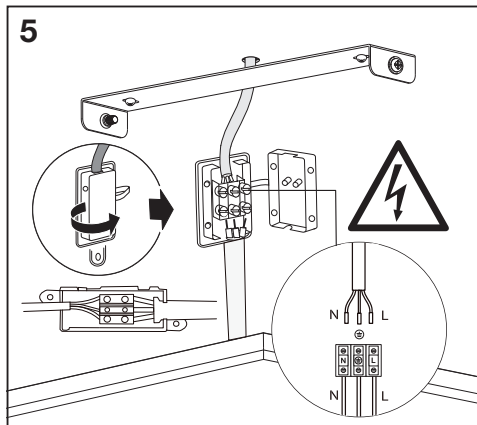

# SMART<sup>+</sup> WIFI ORBIS DOWNLIGHT

---

	EAN	W	lm	K	IP	🌡️ (°C)	V~	mA	Hz	DF
SMART WIFI ORBIS DL SF 400X400TW WT	4058075572973	22	1800	3000-6500	20	-20...+40	220-240	110	50/60	≥0.7

	EAN	This product contains a light source of energy efficiency class	Contained Light Source
SMART WIFI ORBIS DL SF 400X400TW WT	4058075572973	E	