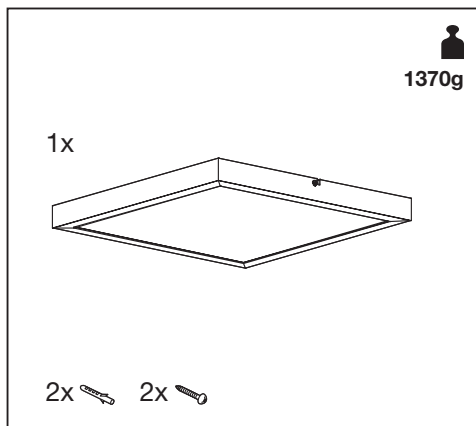

# SMART<sup>+</sup> WIFI ORBIS DOWNLIGHT

---

	EAN	W	lm	K	IP	🌡️ (°C)	V~	mA	Hz	DF
SMART WIFI ORBIS DL SF 400X400TW WT	4058075572973	22	1800	3000-6500	20	-20...+40	220-240	110	50/60	≥0.7

	EAN	This product contains a light source of energy efficiency class	Contained Light Source
SMART WIFI ORBIS DL SF 400X400TW WT	4058075572973	E	