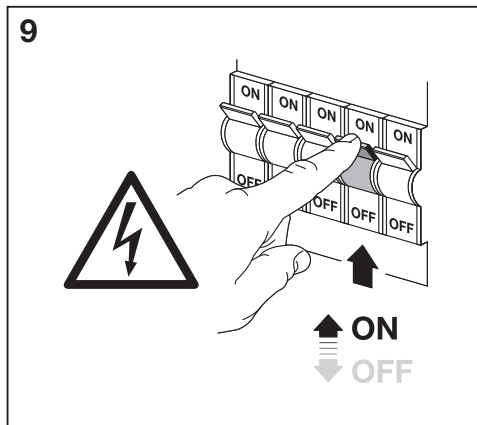

# SMART<sup>+</sup> WIFI ORBIS DOWNLIGHT

---

	EAN	W	lm	K	IP	🌡️ (°C)	V~	mA	Hz	DF
SMART WIFI ORBIS DL SF 400X400TW WT	4058075572973	22	1800	3000-6500	20	-20...+40	220-240	110	50/60	≥0.7

	EAN	This product contains a light source of energy efficiency class	Contained Light Source
SMART WIFI ORBIS DL SF 400X400TW WT	4058075572973	E	