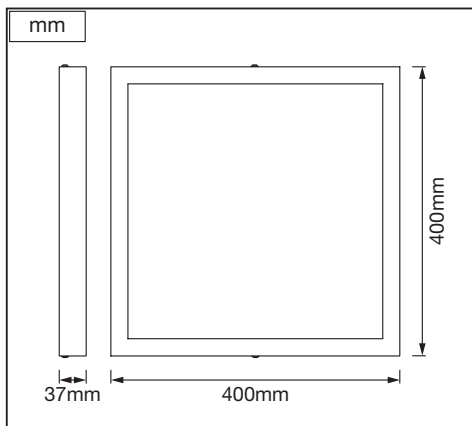

# SMART<sup>+</sup> WIFI ORBIS DOWNLIGHT

---

	EAN	W	lm	K	IP	🌡️ (°C)	V~	mA	Hz	DF
SMART WIFI ORBIS DL SF 400X400TW WT	4058075572973	22	1800	3000-6500	20	-20...+40	220-240	110	50/60	≥0.7

	EAN	This product contains a light source of energy efficiency class	Contained Light Source
SMART WIFI ORBIS DL SF 400X400TW WT	4058075572973	E	