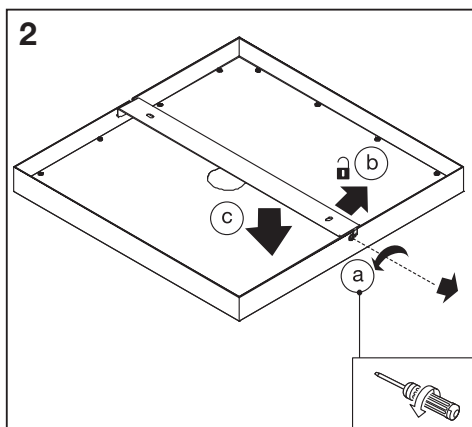

# SMART<sup>+</sup> WIFI ORBIS DOWNLIGHT

---

	EAN	W	lm	K	IP	🌡️ (°C)	V~	mA	Hz	DF
SMART WIFI ORBIS DL SF 400X400TW WT	4058075572973	22	1800	3000-6500	20	-20...+40	220-240	110	50/60	≥0.7

	EAN	This product contains a light source of energy efficiency class	Contained Light Source
SMART WIFI ORBIS DL SF 400X400TW WT	4058075572973	E	