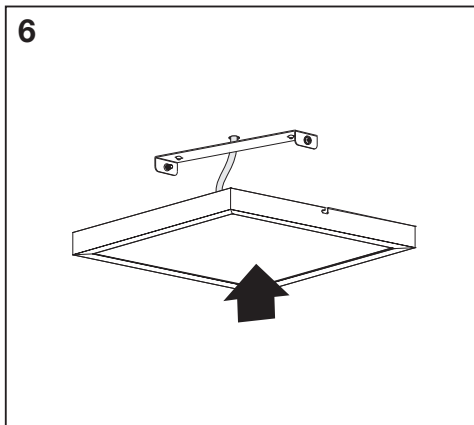

# SMART<sup>+</sup> WIFI ORBIS DOWNLIGHT

---

	EAN	W	lm	K	IP	🌡️ (°C)	V~	mA	Hz	DF
SMART WIFI ORBIS DL SF 400X400TW WT	4058075572973	22	1800	3000-6500	20	-20...+40	220-240	110	50/60	≥0.7

	EAN	This product contains a light source of energy efficiency class	Contained Light Source
SMART WIFI ORBIS DL SF 400X400TW WT	4058075572973	E	