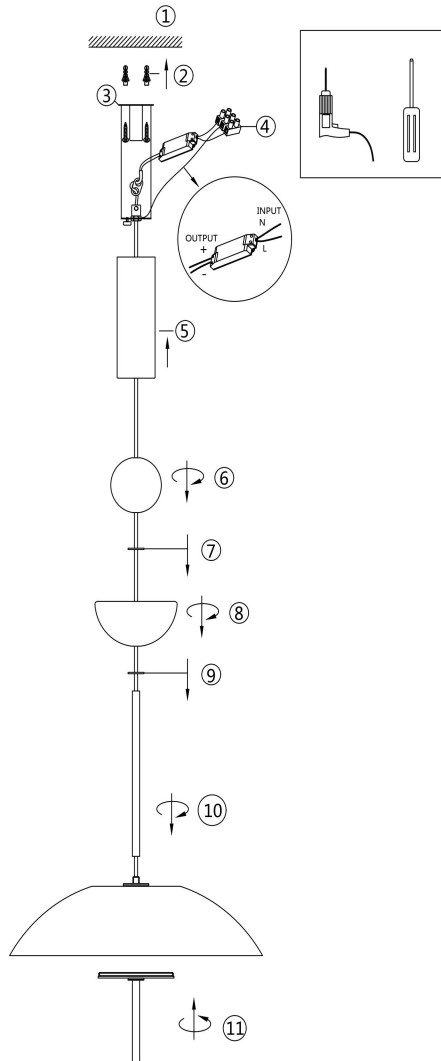

Instruction

MOD185PL-L6B3K6

MAX 12W
1 200 Lumen

Model: MOD185PL-L6B3K6

Collection: Modern

Series: Bangkok

Pendant Lamps

This product contains a light source of the energy efficiency class A