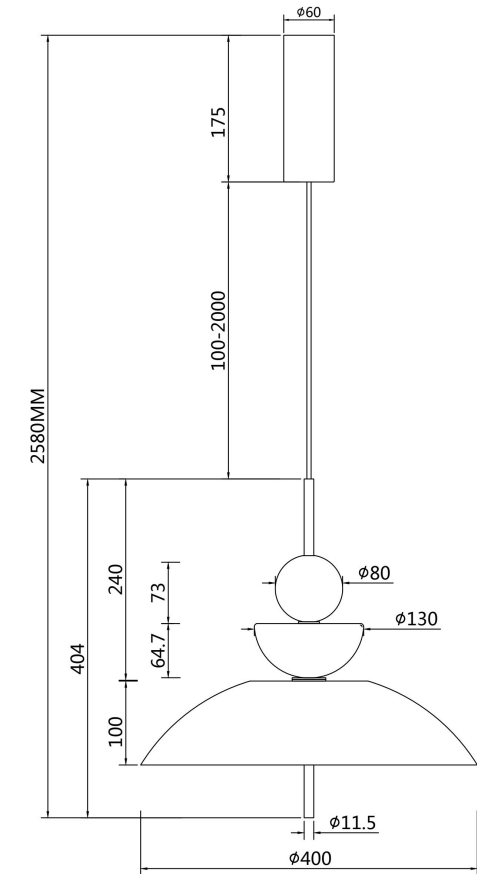

Instruction

MOD185PL-L6B3K6

MAX 12W
1 200 Lumen

Model: MOD185PL-L6B3K6

Collection: Modern

Series: Bangkok

Pendant Lamps

This product contains a light source of the energy efficiency class A