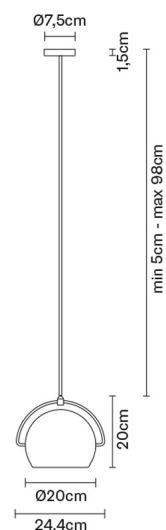

BELUGA WHITE

D57A2101

Marc Sadler

Description

Pendant lamp with polished chrome-plated structure. Adjustable polished white blown glass diffuser.

Voltage

220-240V

Socket

1xE27

Light source and alternative bulbs

cod. A10234C01

E27 1x13W - LED
Max Watt. 150W

Not included accessories

Bulb

Weight Lamp

Net: 1.26 kg

Packaging

Gross weight: 2.36 kg
Volume: 0.098 m³
Number of boxes: 1

Specs

IP20

Dimensions

Material

Glass - Metal

Available diffuser colours