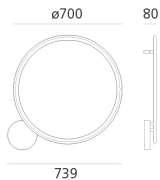

Discovery wall/ceiling - Black

Ernesto Gismondi

IP20    Dimmerable: 

LUMINAIRE

- Watt: **40W**
- Voltage: **220-240V**
- Delivered lumens output: **2857lm**
- CCT: **3000K**
- Efficiency: **55%**
- Efficacy: **71lm/W**
- CRI: **90**
- Dimmable Typology: **Push**

DIMENSIONS

- Length: **cm 73.9**
- Width: **cm 8**
- Diameter: **cm 70**
- Glow Wire Test: **650°**

SOURCES INCLUDED

- Category: **Led**
- Number: **7**
- Watt: **5.4W**
- Delivered lumens output: **648lm**
- Color temperature (K): **3000K**
- CRI: **90**
- Color Tolerance: **MacAdam 3SDCM**
- Efficacy: **120lm/W**
- Service Life: **50000-L70**