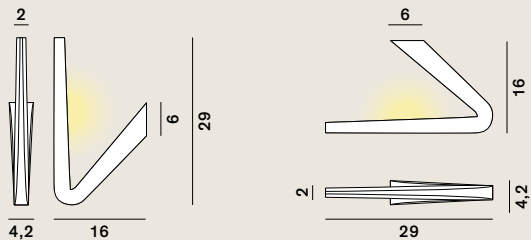

Tick: Ceiling / Wall

cod: W0

Light Source	MID POWER LED
Power	14 Watt
Kelvin	2.700
Lumen	1.200
CRI	90

Class **A / A+ / A++**

Catalogue

Satin Collection (upon request)

White
(matt)

Graphite