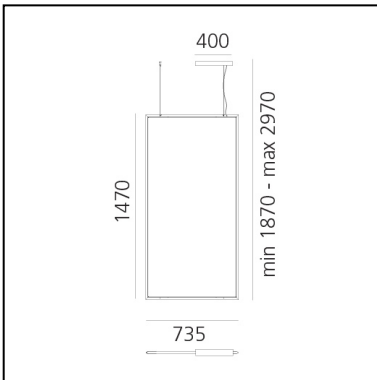

Discovery Space Rectangular - Black

Ernesto Gismondi

IP20    Dimmerable: 

LUMINAIRE

- Watt: **52W**
- Voltage: **220-240V**
- Delivered lumens output: **4002lm**
- CCT: **3000K**
- Efficiency: **55%**
- Efficacy: **76.97lm/W**
- CRI: **90**
- Dimmable Typology: **Push/DALI**

PRODUCT CODE: 2005030A

FEATURES

- Article Code: **2005030A**
- Colour: **Black**
- Installation: **Suspension**
- Material: **Technopolymer, aluminium**
- Series: **Design Collection**
- Environment: **Indoor**
- design by: **Ernesto Gismondi**

DIMENSIONS

- Length: **cm 73.5**
- Width: **cm 1.7**
- Height: **cm 147**
- Max Height from ceiling: **cm 297**

SOURCES INCLUDED

- Category: **Led**
- Number: **1**
- Watt: **47W**
- Color Tolerance: **MacAdam 3SDCM**
- Service Life: **L90 (6K) 50000h**