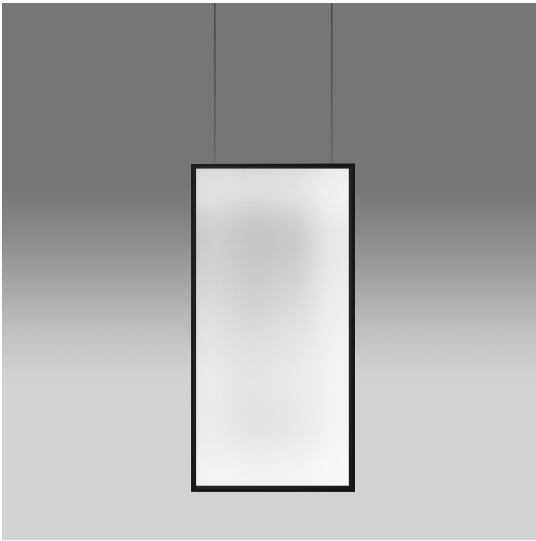

Discovery Space Rectangular - Black

Ernesto Gismondi

IP20    Dimmerable: 

LUMINAIRE

- Watt: **52W**
- Voltage: **220-240V**
- Delivered lumens output: **4002lm**
- CCT: **3000K**
- Efficiency: **55%**
- Efficacy: **76.97lm/W**
- CRI: **90**
- Dimmable Typology: **Push/DALI**

Notes

The APP driver can not be controlled by DALI dimming system and viceversa.

DESCRIPTION

Discovery is an unobtrusive, utterly absent and immaterial element. Its volume is only perceived when switched on, thanks to the light that outlines the central emitting surface. The result is a uniform light, ideal for working environments. The company's great optoelectronic skills, combined with a thorough culture of design and with technological know-how, produces a perfectly all-purpose and surprising solution, which translates innovation into emotional perception.

PRODUCT CODE: 2005030A

FEATURES

- Article Code: **2005030A**
- Colour: **Black**
- Installation: **Suspension**
- Material: **Technopolymer, aluminium**
- Series: **Design Collection**
- Environment: **Indoor**
- design by: **Ernesto Gismondi**

DIMENSIONS

- Length: **cm 73.5**
- Width: **cm 1.7**
- Height: **cm 147**
- Max Height from ceiling: **cm 297**

SOURCES INCLUDED

- Category: **Led**
- Number: **1**
- Watt: **47W**
- Color Tolerance: **MacAdam 3SDCM**
- Service Life: **L90 (6K) 50000h**