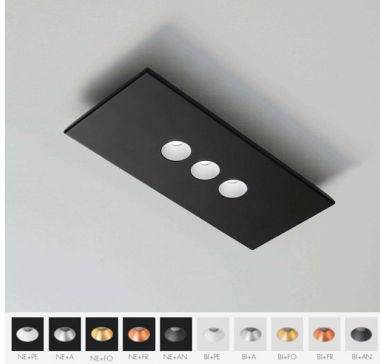

CONFORT
CONFORT 3R

Luminaires

Hersteller	ICONE
Article number	CONFORT 3R
Product name	CONFORT
Product group	ceiling mounted luminaire
Mounting type	Surface mounted
Mounting place	Ceiling
Designer	Marco Pagnoncelli
Test mark	CE

Model / Variant / Configuration

Number / Name	NE-FO

Description

black + gold leaf

Luminaires

Absolute Photometry	
System Light flux	1049.90 Lm
Luminaire output	77.80 Lm/W
LiTG class	A40
CIE flux codes	47 79 97 100 100
System power	13.5W
Protection class	Protection class I
Protection degree	IP 20