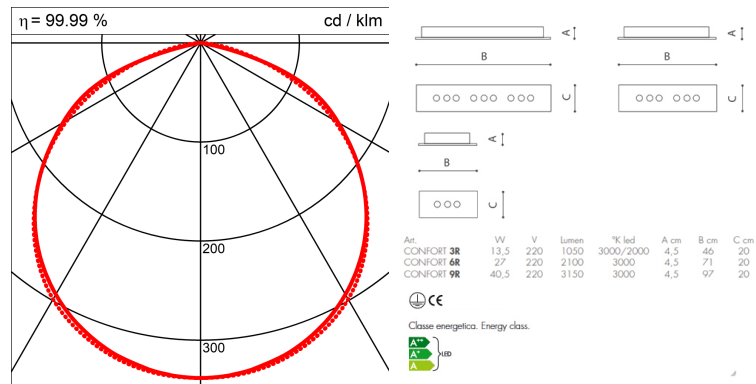

CONFORT
CONFORT 3R

Luminaires

Hersteller	ICONE
Article number	CONFORT 3R
Product name	CONFORT
Product group	ceiling mounted luminaire
Mounting type	Surface mounted
Mounting place	Ceiling
Designer	Marco Pagnoncelli
Test mark	CE

Model / Variant / Configuration

Number / Name	NE-FO

Description

black + gold leaf

Luminaires

Absolute Photometry	
System Light flux	1049.90 Lm
Luminaire output	77.80 Lm/W
LiTG class	A40
CIE flux codes	47 79 97 100 100
System power	13.5W
Protection class	Protection class I
Protection degree	IP 20