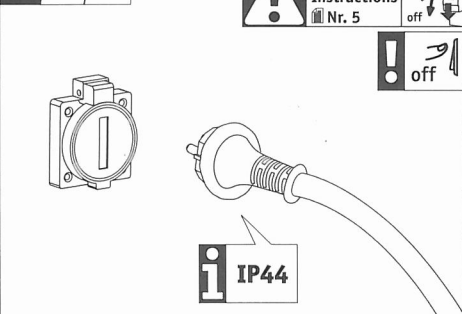

Power Supply 150W
Art.-Nr.: 988.50

B1 B2 B3

B1 B2 B3

B1 B2 B3

C1 C2 C3

C1 C2 C3

C1 C2 C3