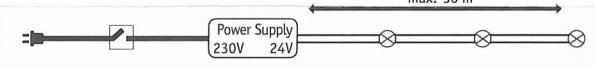

Power Supply 75W
Art.-Nr.: 988.49

Power Supply 150W
Art.-Nr.: 988.50