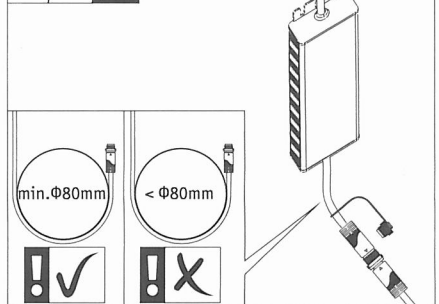

Power Supply 150W
Art.-Nr.: 988.50

B1 B2 B3

B1 B2 B3

B1 B2 B3

C1 C2 C3

C1 C2 C3

C1 C2 C3