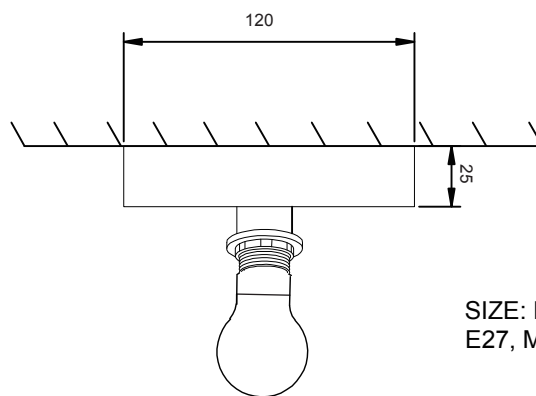

## CEILING LAMP

GM0080-C-B

SIZE: Max.Height 8.5CM  
E27, MAX 60W

## PACKING DETAILS

BOX Sizes: 13\*13\*11CM  
Total CBM: 0.002  
G.W: 0.33KGS  
N.W: 0.24KGS  
NUMBER OF BOXES: 1PC