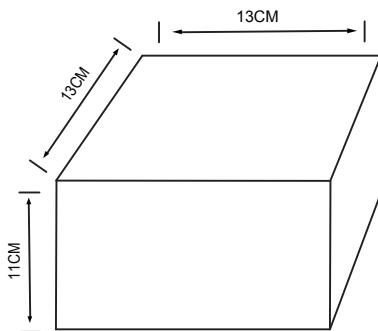

## CEILING LAMP

GM0080-C-B

SIZE: Max.Height 8.5CM  
E27, MAX 60W

## PACKING DETAILS

BOX Sizes: 13\*13\*11CM  
Total CBM: 0.002  
G.W: 0.33KGS  
N.W: 0.24KGS  
NUMBER OF BOXES: 1PC