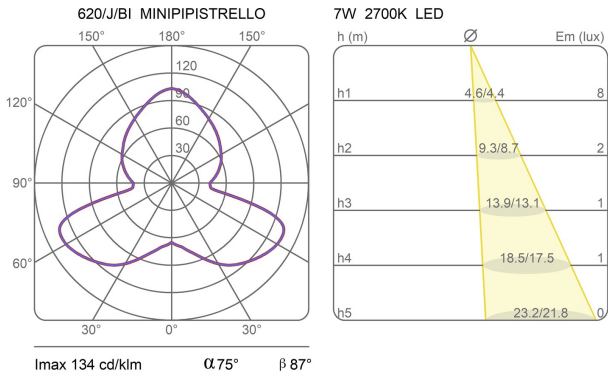

Market: This item is available in the following countries:
EUROPE

Dimensions

Width:	-
Height:	35 cm
Length:	-
Depth:	-
Diameter:	27 cm

Hole Diameter:	-
Hole Depth:	-
Net weight:	2,5 Kg

Light Source

Watt:	7W
Lumen:	700 lm
Light Source:	led
CRI:	>80
duration:	50000
CCT:	2700K
Energy degree:	A++

Device Specifications

Type of emission:	diffused	Power cable length:	35+150 cm	Driver:	included
Power:	9W	Steel cable length:	-	Power supply assembly:	external
Light output:	374lm	Glow Wire Test:	-	Power supply:	electronic driver on the plug
Beam angle:	-	Impact Resistance:	-	Type of dimming:	-
				Voltage:	230V

technical drawing

Dimensions

Width: -
 Height: 35 cm
 Length: -
 Depth: -
 Diameter: 27 cm

Hole Diameter: -
 Hole Depth: -
 Net weight: 2,5 Kg

photometrics data

MINIPISTRELLO 620/J/DIM/AU

design gae aulenti, 1965