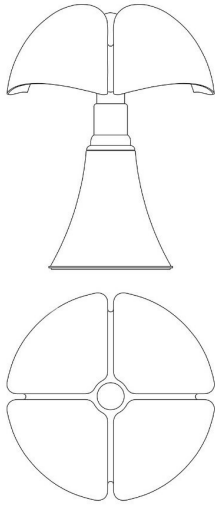

620/J/DIM/AU MINIPISTRELLO

design gae aulenti, 1965

Mini version of the PIPISTRELLO lamp designed by Gae Aulenti in 1965. Table lamp diffused lighting. Glazed stainless steel structure, white opal methacrylate diffuser. Base and knob in aluminum lacquered in the new agave green /J/DIM/VE color and in the new brass satin /J/DIM/OT finish color. Also available in aluminum lacquered in the series-production colors: dark brown /J/DIM/MA, white /J/DIM/BI, purple red /J/DIM/RO, titanium /J/DIM/TI, copper /J/DIM/CU and golden /J/DIM/AU. LED light source integrated. Electronic driver on the plug.

620/J/DIM/AU minipistrello

family:	pipistrello	Body Color:	 other available colors
Designers:	Gae Aulenti	Diffuser Color:	
Utilization:	indoor	Body Materials:	stainless steel
Typology:	table lamps	Diffuser Materials:	opal white methacrylate

Market: This item is available in the following countries:
EUROPE

Dimensions

Width:	-
Height:	35 cm
Length:	-
Depth:	-
Diameter:	27 cm

Hole Diameter:	-
Hole Depth:	-
Net weight:	2,5 Kg

Light Source

Watt:	7W
Lumen:	700 lm
Light Source:	led
CRI:	>80
duration:	50000
CCT:	2700K
Energy degree:	A++

technical drawing

Dimensions

Width: -
 Height: 35 cm
 Length: -
 Depth: -
 Diameter: 27 cm

Hole Diameter: -
 Hole Depth: -
 Net weight: 2,5 Kg

photometrics data

MINIPISTRELLO 620/J/DIM/AU

design gae aulenti, 1965