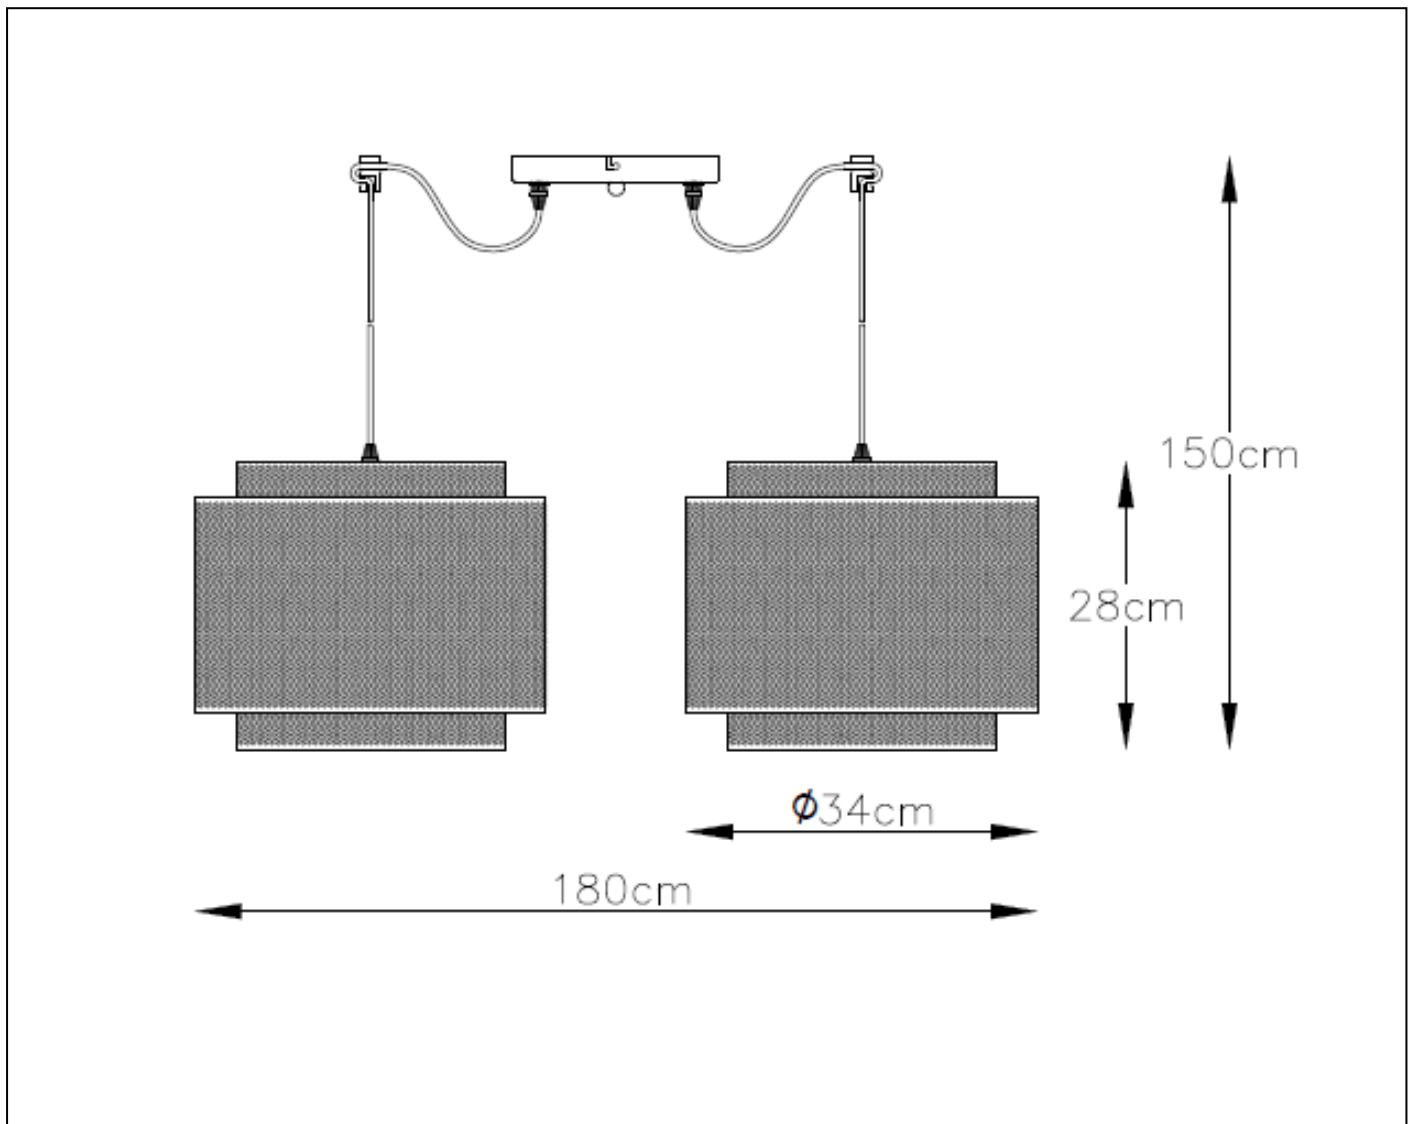

LUCIDE

GENERAL SPECIFICATIONS

RECOMMENDED LUCIDE LIGHT SOURCE

49042/05/62

Light source dimmable : Yes

Light source incl. : No

General

Dimensions LxWxH : 180cm x 34cm x 150cm
Height minimum : 30cm
Height maximum : 150cm
Dimensions shade LxWxH : 34 cm x34 cm x 28cm
Main material : Metal
Ceiling rose material : Metal
Color : Matt black and rust
Style : Modern
Shape : Round
Weight : 3.1 kg
Warranty : 2 years

Product specifications

Dimmable : NO
Light direction : Around (Diffuse)
Adjustable in height : Adjustable In Height (Before Installation)
Directional : Not Directional
Cable : Yes, Cable On Product
Cable length : 120 cm
Sensor : Without Sensor
Control : Light Switch Control:
IP-Class : 20
Electric class : 1
Light source including ? : No
Lamp socket : E27
Light source number : 2
Power requirements : 220-240V~50Hz
Bulb type & maximum wattage : E27- max.60W

For more specifications of this product please visit

www.lucide.com

LUCIDE

TECHNICAL DRAWING & DIMENSIONS

ORRIN

Item number :02404/02/30

EAN code :5411212021885

For more specifications, dimensions please visit