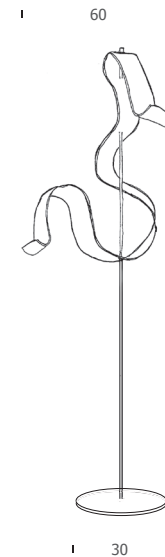

# CURVE terra

## CURVE terra

Floor lamp  
in hand made polished aluminium  
cm 205X60X40

Central rod in chromed steel  
cm 200

Chromed steel base  
Ø cm 30X1

Double switch:

2 strips 36 led  
6W 24V  
+  
1 led COB  
10W max 250mA  
1100 Lm emitted  
3000°K - CRI>80  
2 power supplies included